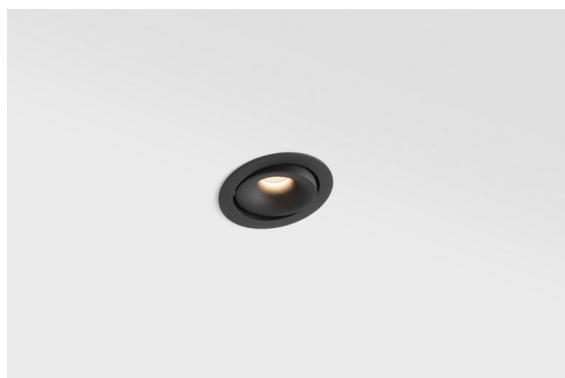

*Smart Cake Recessed Adjustable 82 1x LED 2700K Flood DE Black Structure*

The 3 original designs, Smart Kup, Lotis and Cake still manage to steal the hearts of interior designers. And this goes for the entire Smart family. Smart's accessibility and extreme versatility are arguably fit for any expression. Mix and match accent lighting, up and downlight, fixed or adjustable, a mosaic of shapes, sizes, colours and mounting options, and create a playful installation.

### Specifications

Material	13320232
Light Source Type	LED
LED Type	BRIDGELUX V8G8
LED technology	LED COB
CRI	Min. 90
Colour Temperature	2700K
Lifetime	L90B10 @50,000 Hours
Lamp Included	Yes
Number of Light Sources	1
CIE flux code	99 100 100 100 68
Binning (SDCM)	2
Light Direction	Down
Optic	Reflector
Measured beam angle (°)	37.1
Input Voltage	Constant Current Driver Required
Electrical Class	III
IP Rating	20
Glow wire rating (°C)	960
Indoor/Outdoor	Indoor
Application	Ceiling, Wall
Mounting	Recessed
Cut-out size (mm)	ø76
Mounting depth (mm)	100.0
Adjustability	H 355° V 25°
Distance to Lighted Object (m)	0,1
Primary Colour & Primary Finish	Black, Structure
Gross weight (g)	235.0
Drive current (mA)	350      500
Min. forward voltage (Vf)	13,2      13,7
Max. forward voltage (Vf)	15,0      15,4
Connected load (W)	5,0      7,2
Luminous flux per lamp (lm)	361      470
Efficacy (lm/W)	72      65
Glare rating	9      10

---

Remark

- 3500K on request
-

**TM30 & CRI diagram**

**Light distribution & beam diagram**

Diagrams

**Decorative Accessories**

- 12500032** Mask Smart 82 1x Black Structure
- 12500009** Mask Smart 82 1x White Structure
- 12500046** Mask Smart 82 1x Gold Matt
- 12500015** Mask Smart 82 1x Champagne Brushed
- 12500014** Mask Smart 82 1x Bronze Brushed
- 12500043** Mask Smart 82 1x Black Brushed
- 12500016** Mask Smart 82 1x Silver Bronze Brushed