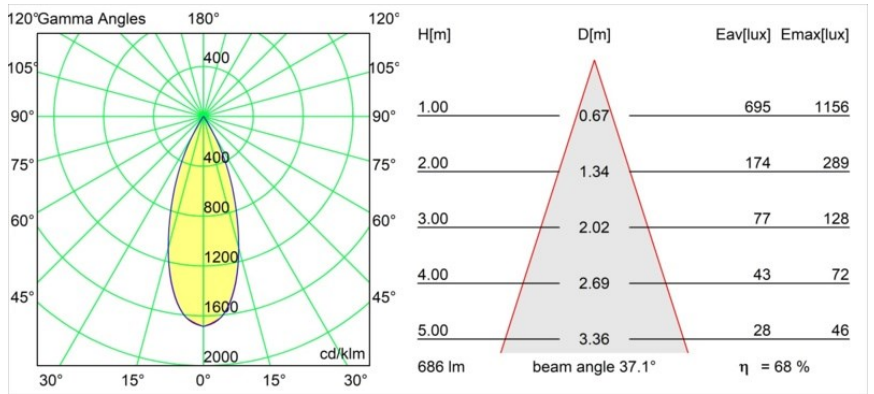

Light distribution & beam diagram