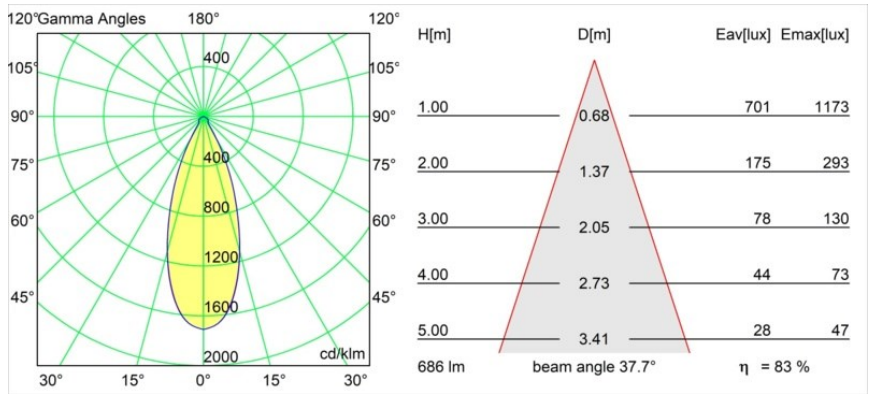

Light distribution & beam diagram