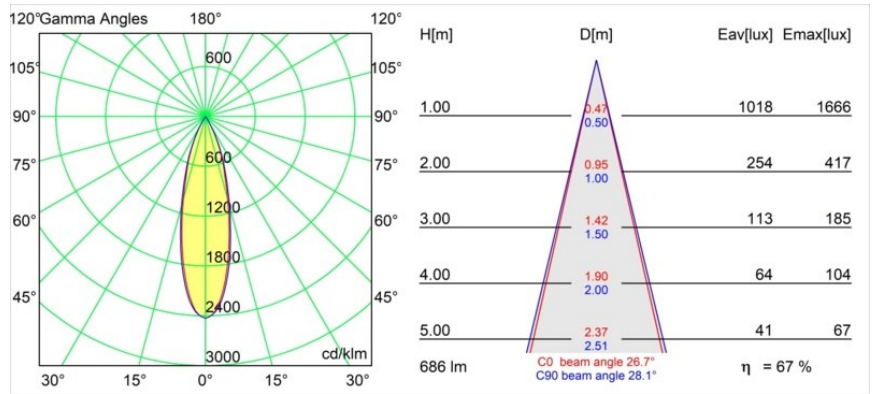

Light distribution & beam diagram