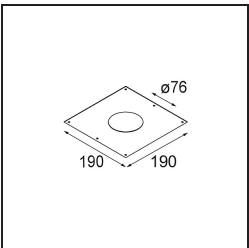

- **12290830** Plaster Kit 190X190 - 76 1x