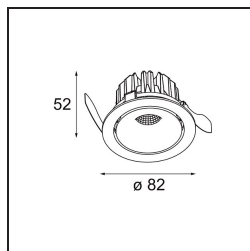

Date
Customer
Project
Type

Smart Cake Recessed Adjustable 82 1x LED 2700K Medium DE Black Structure

The 3 original designs, Smart Kup, Lotis and Cake still manage to steal the hearts of interior designers. And this goes for the entire Smart family. Smart's accessibility and extreme versatility are arguably fit for any expression. Mix and match accent lighting, up and downlight, fixed or adjustable, a mosaic of shapes, sizes, colours and mounting options, and create a playful installation.

Specifications

Material	13320132
Light Source Type	LED
LED Type	BRIDGELUX V8G8
LED technology	LED COB
CRI	Min. 90
Colour Temperature	2700K
Lifetime	L90B10 @50,000 Hours
Lamp Included	Yes
Number of Light Sources	1
CIE flux code	99 100 100 100 67
Binning (SDCM)	2
Light Direction	Down
Optic	Reflector
Measured beam angle (°)	26.7
Input Voltage	Constant Current Driver Required
Electrical Class	III
IP Rating	20
Glow wire rating (°C)	960
Indoor/Outdoor	Indoor
Application	Ceiling, Wall
Mounting	Recessed
Cut-out size (mm)	ø76
Mounting depth (mm)	100.0
Adjustability	H 355° V 25°
Distance to Lighted Object (m)	0,1
Primary Colour & Primary Finish	Black, Structure
Gross weight (g)	235.0
Drive current (mA)	350 500
Min. forward voltage (Vf)	13,2 13,7
Max. forward voltage (Vf)	15,0 15,4
Connected load (W)	5,0 7,2
Luminous flux per lamp (lm)	354 460
Efficacy (lm/W)	71 64
Glare rating	7 8