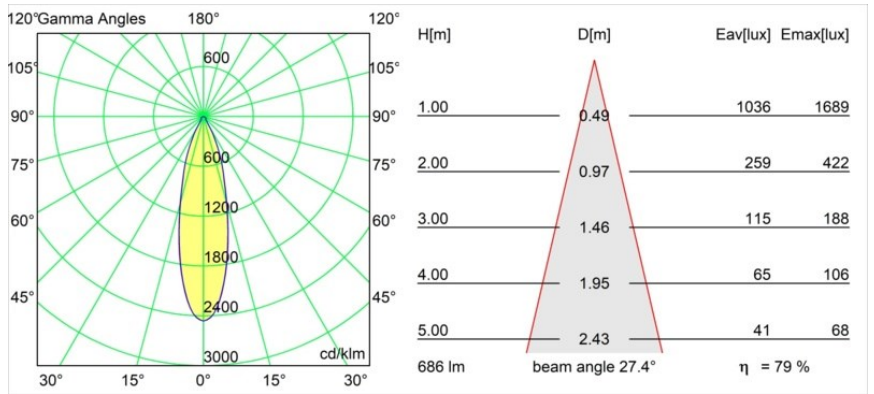

Light distribution & beam diagram