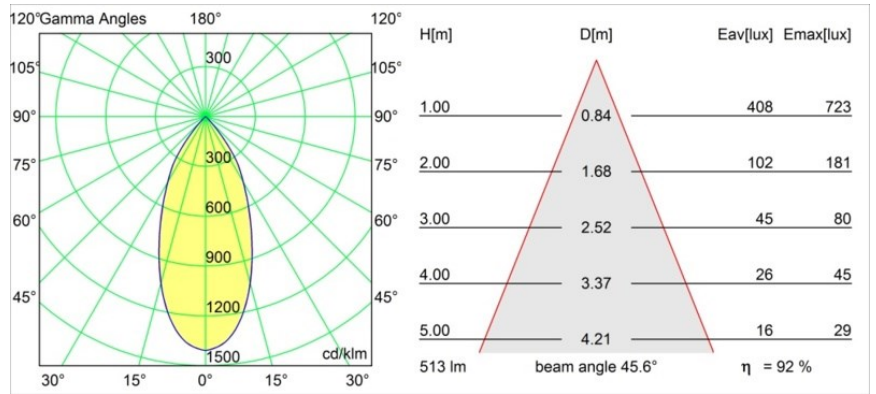

Light distribution & beam diagram