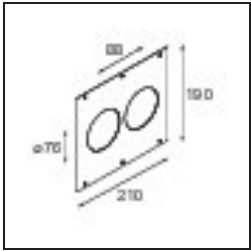

Installation Accessories

- 10889830** Installation Housing 192x190x130

- 12290830** Plaster Kit 190X190 - 76 1x

12500230 Ring Recessed 82 1x

12291430 Plaster Kit 210x190 - 76 2x

Choose a required accessory