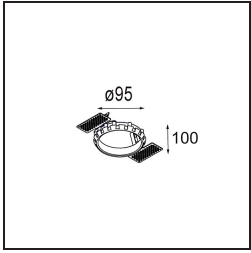

12500230 Ring Recessed 82 1x