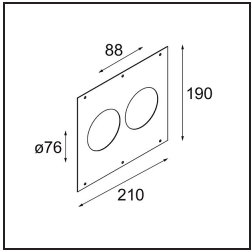

Installation Accessories

- 10889830** Installation Housing 192x190x130

- 12290830** Plaster Kit 190X190 - 76 1x

12500230 Ring Recessed 82 1x

12291430 Plaster Kit 210x190 - 76 2x

Choose a required accessory