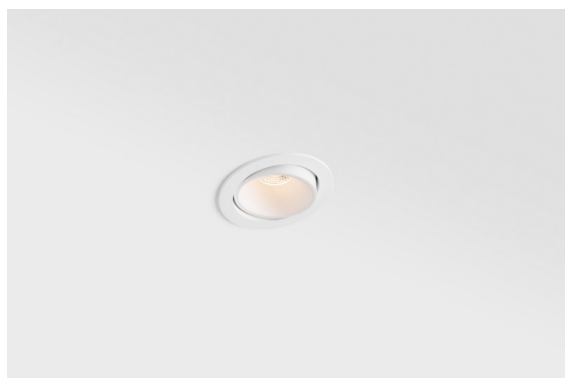

Date
Customer
Project
Type

Smart Lotis Recessed Adjustable 82 1x LED 1800-3000K WD Flood DE White Structure

Specifications

Material	13313209
Light Source Type	LED
LED Type	BRIDGELUX WARMDIM 6W
LED technology	LED COB
CRI	Min. 95
Colour Temperature	1800-3000K (Warm Dim)
Lifetime	L80B10 @50,000 Hours
Lamp Included	Yes
Number of Light Sources	1
Binning (SDCM)	3
Light Direction	Down
Optic	Reflector
Measured beam angle (°)	45.5
Input Voltage	Constant Current Driver Required
Electrical Class	III
IP Rating	20
Glow wire rating (°C)	960
Indoor/Outdoor	Indoor
Application	Ceiling, Wall
Mounting	Recessed
Cut-out size (mm)	ø76
Mounting depth (mm)	100.0
Adjustability	H 355° V 25°
Distance to Lighted Object (m)	0,1
Primary Colour & Primary Finish	White, Structure
Gross weight (g)	235.0
Drive current (mA)	350
Min. forward voltage (Vf)	15,5
Max. forward voltage (Vf)	18,5
Connected load (W)	6,0
Luminous flux per lamp (lm)	489
Efficacy (lm/W)	81
Glare rating	18
Remark	• 3500K on request

The 3 original designs, Smart Kup, Lotis and Cake still manage to steal the hearts of interior designers. And this goes for the entire Smart family. Smart's accessibility and extreme versatility are arguably fit for any expression. Mix and match accent lighting, up and downlight, fixed or adjustable, a mosaic of shapes, sizes, colours and mounting options, and create a playful installation.

TM30 & CRI diagram

Light distribution & beam diagram

Diagrams

Decorative Accessories

- 12500032** Mask Smart 82 1x Black Structure
- 12500009** Mask Smart 82 1x White Structure
- 12500046** Mask Smart 82 1x Gold Matt
- 12500015** Mask Smart 82 1x Champagne Brushed
- 12500014** Mask Smart 82 1x Bronze Brushed
- 12500043** Mask Smart 82 1x Black Brushed
- 12500016** Mask Smart 82 1x Silver Bronze Brushed