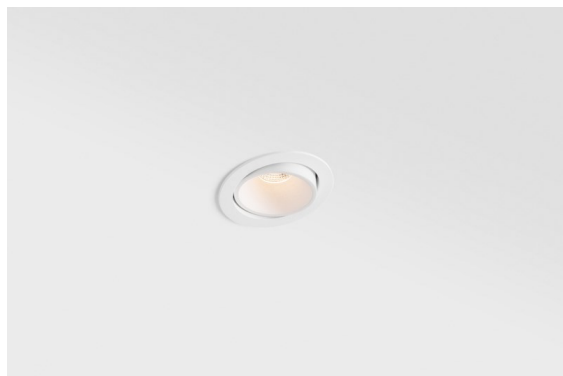

Date
Customer
Project
Type

Smart Lotis Recessed Adjustable 82 1x LED 1800-3000K WD Flood DE White Structure

The 3 original designs, Smart Kup, Lotis and Cake still manage to steal the hearts of interior designers. And this goes for the entire Smart family. Smart's accessibility and extreme versatility are arguably fit for any expression. Mix and match accent lighting, up and downlight, fixed or adjustable, a mosaic of shapes, sizes, colours and mounting options, and create a playful installation.

Specifications

Material	13313209
Light Source Type	LED
LED Type	BRIDGELUX WARMDIM 6W
LED technology	LED COB
CRI	Min. 95
Colour Temperature	1800-3000K (Warm Dim)
Lifetime	L80B10 @50,000 Hours
Lamp Included	Yes
Number of Light Sources	1
Binning (SDCM)	3
Light Direction	Down
Optic	Reflector
Measured beam angle (°)	45.5
Input Voltage	Constant Current Driver Required
Electrical Class	III
IP Rating	20
Glow wire rating (°C)	960
Indoor/Outdoor	Indoor
Application	Ceiling, Wall
Mounting	Recessed
Cut-out size (mm)	ø76
Mounting depth (mm)	100.0
Adjustability	H 355° V 25°
Distance to Lighted Object (m)	0,1
Primary Colour & Primary Finish	White, Structure
Gross weight (g)	235.0
Drive current (mA)	350
Min. forward voltage (Vf)	15,5
Max. forward voltage (Vf)	18,5
Connected load (W)	6,0
Luminous flux per lamp (lm)	489
Efficacy (lm/W)	81
Glare rating	18
Remark	• 3500K on request

TM30 & CRI diagram

Light distribution & beam diagram

Diagrams

Decorative Accessories

- 12500032** Mask Smart 82 1x Black Structure
- 12500009** Mask Smart 82 1x White Structure
- 12500046** Mask Smart 82 1x Gold Matt
- 12500015** Mask Smart 82 1x Champagne Brushed
- 12500014** Mask Smart 82 1x Bronze Brushed
- 12500043** Mask Smart 82 1x Black Brushed
- 12500016** Mask Smart 82 1x Silver Bronze Brushed