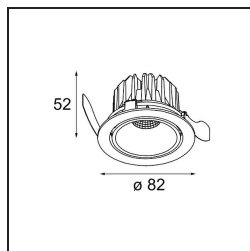

Date
Customer
Project
Type

Smart Lotis Recessed Adjustable 82 1x LED 1800-3000K WD Flood DE White Structure

Specifications

Material	13313209
Light Source Type	LED
LED Type	BRIDGELUX WARMDIM 6W
LED technology	LED COB
CRI	Min. 95
Colour Temperature	1800-3000K (Warm Dim)
Lifetime	L80B20 @50,000 Hours
Lamp Included	Yes
Number of Light Sources	1
Binning (SDCM)	3
Light Direction	Down
Optic	Reflector
Measured beam angle (°)	45.5
Input Voltage	Constant Current Driver Required
Electrical Class	III
IP Rating	20
Glow wire rating (°C)	960
Indoor/Outdoor	Indoor
Application	Ceiling, Wall
Mounting	Recessed
Cut-out size (mm)	ø76
Mounting depth (mm)	100.0
Adjustability	H 355° V 25°
Distance to Lighted Object (m)	0,1
Primary Colour & Primary Finish	White, Structure
Gross weight (g)	235.0
Drive current (mA)	350
Min. forward voltage (Vf)	15,5
Max. forward voltage (Vf)	18,5
Connected load (W)	6,0
Delivered lumens (lm)	489
Efficacy (lm/W)	81
Glare rating	18
Remark	• 3500K on request