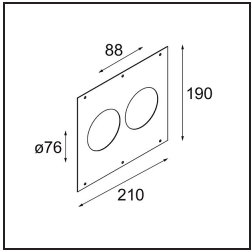

Specifications

Material	13313209
Light Source Type	LED
LED Type	BRIDGELUX WARMDIM 6W
LED technology	LED COB
CRI	Min. 95
Colour Temperature	1800-3000K (Warm Dim)
Lifetime	L80B10 @50,000 Hours
Lamp Included	Yes
Number of Light Sources	1
Binning (SDCM)	3
Light Direction	Down
Optic	Reflector
Measured beam angle (°)	45.5
Input Voltage	Constant Current Driver Required
Electrical Class	III
IP Rating	20
Glow wire rating (°C)	960
Indoor/Outdoor	Indoor
Application	Ceiling, Wall
Mounting	Recessed
Cut-out size (mm)	ø76
Mounting depth (mm)	100.0
Adjustability	H 355° V 25°
Distance to Lighted Object (m)	0,1
Primary Colour & Primary Finish	White, Structure
Gross weight (g)	235.0
Drive current (mA)	350
Min. forward voltage (Vf)	15,5
Max. forward voltage (Vf)	18,5
Connected load (W)	6,0
Luminous flux per lamp (lm)	489
Efficacy (lm/W)	81
Glare rating	18
Remark	• 3500K on request

Installation Accessories

- 10889830** Installation Housing 192x190x130

- 12290830** Plaster Kit 190X190 - 76 1x

12500230 Ring Recessed 82 1x

12291430 Plaster Kit 210x190 - 76 2x

Choose a required accessory