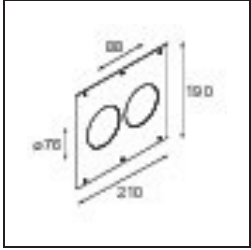

Installation Accessories

- 10889830** Installation Housing 192x190x130

- 12290830** Plaster Kit 190X190 - 76 1x

12500230 Ring Recessed 82 1x

12291430 Plaster Kit 210x190 - 76 2x

Choose a required accessory