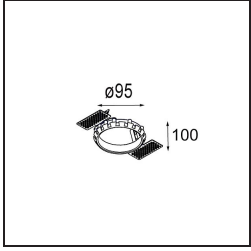

12500230 Ring Recessed 82 1x