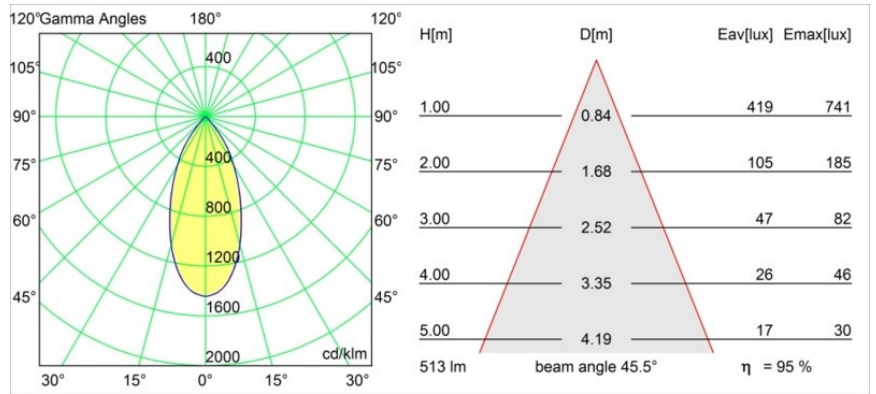

Light distribution & beam diagram