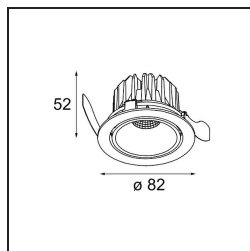

### Specifications

Material	13313209
Light Source Type	LED
LED Type	BRIDGELUX WARMDIM 6W
LED technology	LED COB
CRI	Min. 95
Colour Temperature	1800-3000K (Warm Dim)
Lifetime	L80B10 @50,000 Hours
Lamp Included	Yes
Number of Light Sources	1
Binning (SDCM)	3
Light Direction	Down
Optic	Reflector
Measured beam angle (°)	45.5
Input Voltage	Constant Current Driver Required
Electrical Class	III
IP Rating	20
Glow wire rating (°C)	960
Indoor/Outdoor	Indoor
Application	Ceiling, Wall
Mounting	Recessed
Cut-out size (mm)	ø76
Mounting depth (mm)	100.0
Adjustability	H 355° V 25°
Distance to Lighted Object (m)	0,1
Primary Colour & Primary Finish	White, Structure
Gross weight (g)	235.0
Drive current (mA)	350
Min. forward voltage (Vf)	15,5
Max. forward voltage (Vf)	18,5
Connected load (W)	6,0
Delivered lumens (lm)	489
Efficacy (lm/W)	81
Glare rating	18
Remark	• 3500K on request