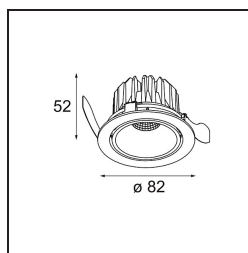

Specifications

Material	13313146
Light Source Type	LED
LED Type	BRIDGELUX WARMDIM 6W
LED technology	LED COB
CRI	Min. 95
Colour Temperature	1800-3000K (Warm Dim)
Lifetime	L80B10 @50,000 Hours
Lamp Included	Yes
Number of Light Sources	1
Binning (SDCM)	3
Light Direction	Down
Optic	Reflector
Measured beam angle (°)	37.0
Input Voltage	Constant Current Driver Required
Electrical Class	III
IP Rating	20
Glow wire rating (°C)	960
Indoor/Outdoor	Indoor
Application	Ceiling, Wall
Mounting	Recessed
Cut-out size (mm)	ø76
Mounting depth (mm)	100.0
Adjustability	H 355° V 25°
Distance to Lighted Object (m)	0,1
Primary Colour & Primary Finish	Gold, Matt
Gross weight (g)	235.0
Drive current (mA)	350
Min. forward voltage (Vf)	15,5
Max. forward voltage (Vf)	18,5
Connected load (W)	6,0
Luminous flux per lamp (lm)	491
Efficacy (lm/W)	81
Glare rating	18
Remark	• 3500K on request