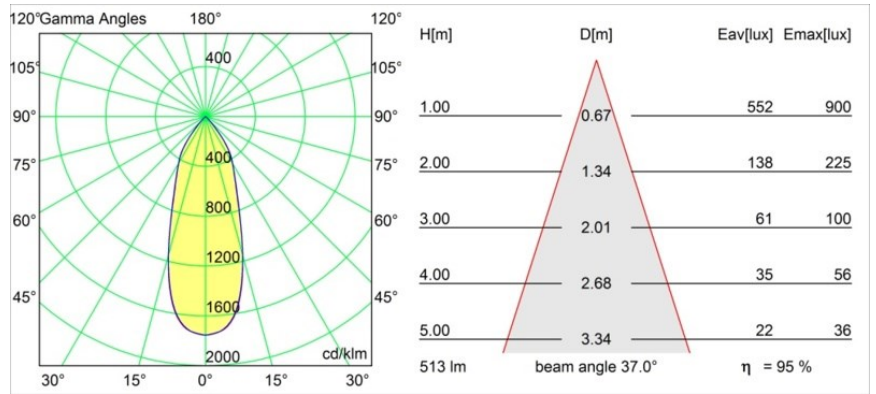

Light distribution & beam diagram