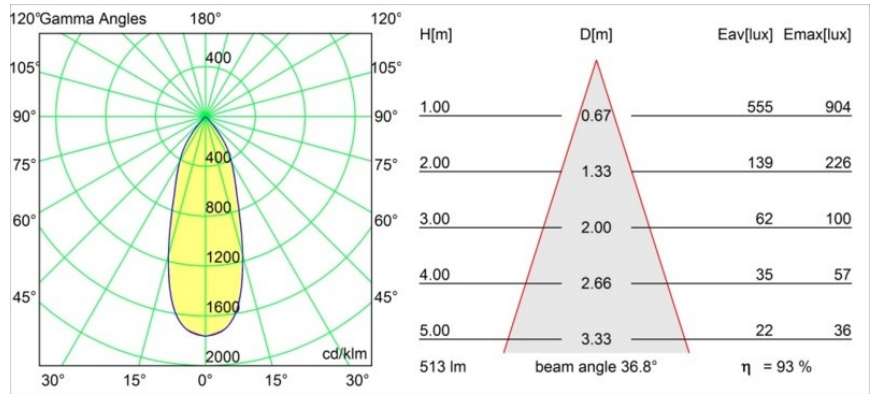

Light distribution & beam diagram