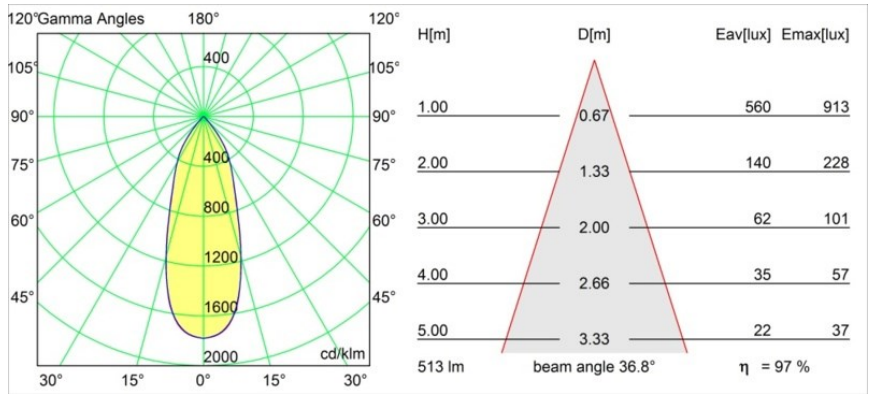

Light distribution & beam diagram