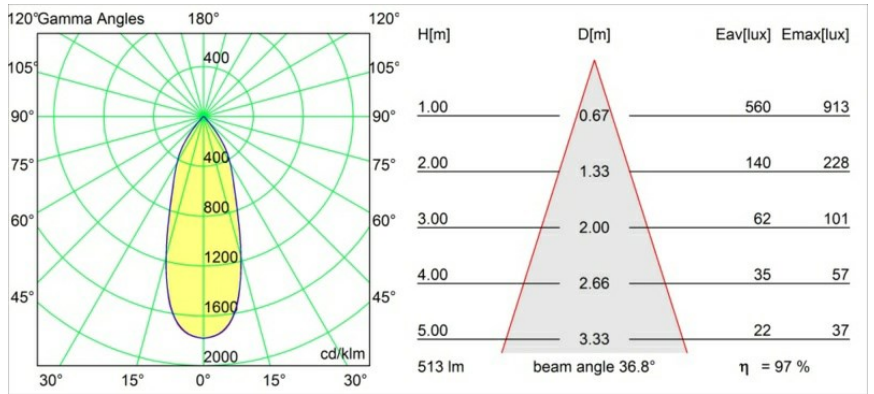

Light distribution & beam diagram