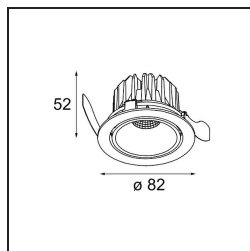

### Specifications

Material	13313109
Light Source Type	LED
LED Type	BRIDGELUX WARMDIM 6W
LED technology	LED COB
CRI	Min. 95
Colour Temperature	1800-3000K (Warm Dim)
Lifetime	L80B10 @50,000 Hours
Lamp Included	Yes
Number of Light Sources	1
Binning (SDCM)	3
Light Direction	Down
Optic	Reflector
Measured beam angle (°)	36.8
Input Voltage	Constant Current Driver Required
Electrical Class	III
IP Rating	20
Glow wire rating (°C)	960
Indoor/Outdoor	Indoor
Application	Ceiling, Wall
Mounting	Recessed
Cut-out size (mm)	ø76
Mounting depth (mm)	100.0
Adjustability	H 355° V 25°
Distance to Lighted Object (m)	0,1
Primary Colour & Primary Finish	White, Structure
Gross weight (g)	235.0
Drive current (mA)	350
Min. forward voltage (Vf)	15,5
Max. forward voltage (Vf)	18,5
Connected load (W)	6,0
Delivered lumens (lm)	498
Efficacy (lm/W)	83
Glare rating	18
Remark	• 3500K on request