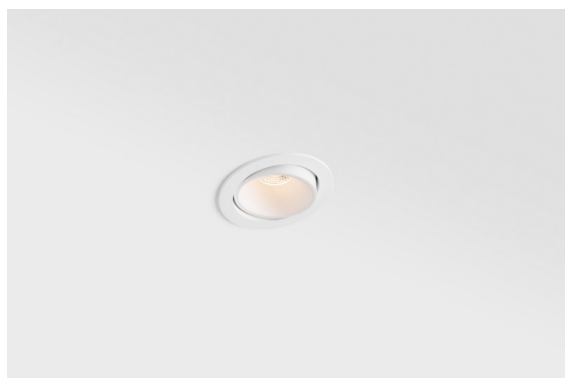

Date
Customer
Project
Type

Smart Lotis Recessed Adjustable 82 1x LED 1800-3000K WD Medium DE White Structure

Specifications

Material	13313109
Light Source Type	LED
LED Type	BRIDGELUX WARMDIM 6W
LED technology	LED COB
CRI	Min. 95
Colour Temperature	1800-3000K (Warm Dim)
Lifetime	L80B10 @50,000 Hours
Lamp Included	Yes
Number of Light Sources	1
Binning (SDCM)	3
Light Direction	Down
Optic	Reflector
Measured beam angle (°)	36.8
Input Voltage	Constant Current Driver Required
Electrical Class	III
IP Rating	20
Glow wire rating (°C)	960
Indoor/Outdoor	Indoor
Application	Ceiling, Wall
Mounting	Recessed
Cut-out size (mm)	ø76
Mounting depth (mm)	100.0
Adjustability	H 355° V 25°
Distance to Lighted Object (m)	0,1
Primary Colour & Primary Finish	White, Structure
Gross weight (g)	235.0
Drive current (mA)	350
Min. forward voltage (Vf)	15,5
Max. forward voltage (Vf)	18,5
Connected load (W)	6,0
Luminous flux per lamp (lm)	498
Efficacy (lm/W)	83
Glare rating	18
Remark	• 3500K on request

The 3 original designs, Smart Kup, Lotis and Cake still manage to steal the hearts of interior designers. And this goes for the entire Smart family. Smart's accessibility and extreme versatility are arguably fit for any expression. Mix and match accent lighting, up and downlight, fixed or adjustable, a mosaic of shapes, sizes, colours and mounting options, and create a playful installation.

TM30 & CRI diagram

Light distribution & beam diagram

Diagrams

Decorative Accessories

- 12500032** Mask Smart 82 1x Black Structure
- 12500009** Mask Smart 82 1x White Structure
- 12500046** Mask Smart 82 1x Gold Matt
- 12500015** Mask Smart 82 1x Champagne Brushed
- 12500014** Mask Smart 82 1x Bronze Brushed
- 12500043** Mask Smart 82 1x Black Brushed
- 12500016** Mask Smart 82 1x Silver Bronze Brushed