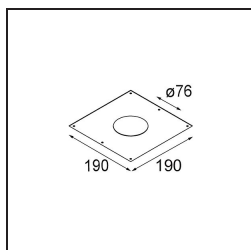

- **12290830** Plaster Kit 190X190 - 76 1x