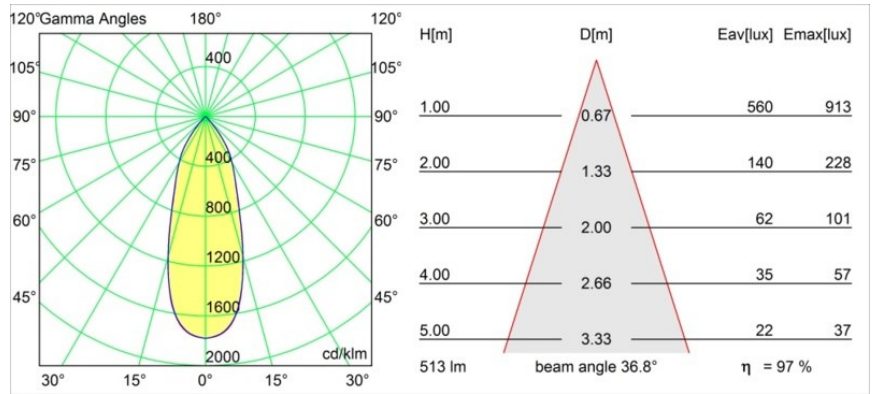

Light distribution & beam diagram