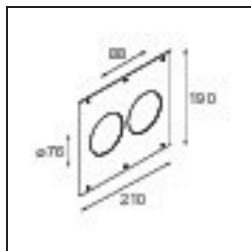

### Installation Accessories

- 10889830** Installation Housing 192x190x130

- 12290830** Plaster Kit 190X190 - 76 1x

**12500230** Ring Recessed 82 1x

**12291430** Plaster Kit 210x190 - 76 2x

Choose a required accessory