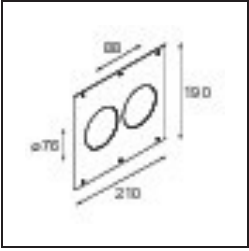

**Accessori Installazione**

- 10889830** Installation Housing 192x190x130

- 12290830** Plaster Kit 190X190 - 76 1x

**12500230** Ring Recessed 82 1x

**12291430** Plaster Kit 210x190 - 76 2x

Choose a required accessory