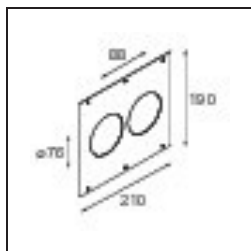

Installation Accessories

- 10889830** Installation Housing 192x190x130

- 12290830** Plaster Kit 190X190 - 76 1x

12500230 Ring Recessed 82 1x

12291430 Plaster Kit 210x190 - 76 2x

Choose a required accessory