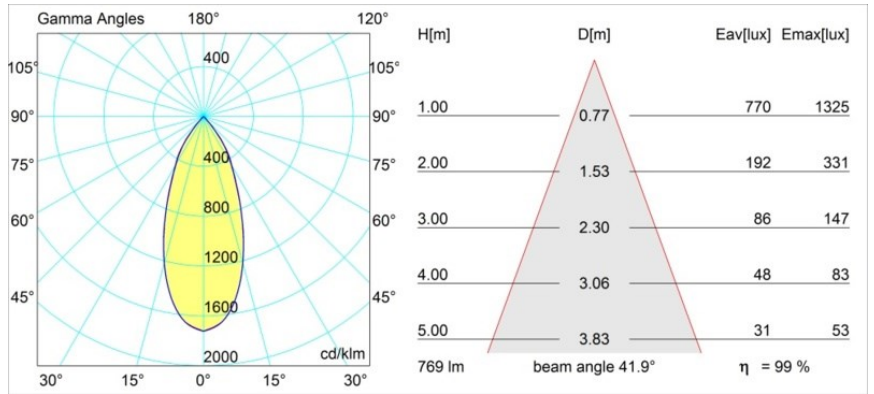

Light distribution & beam diagram