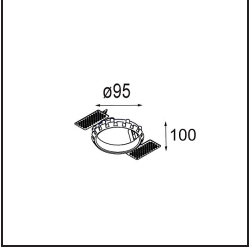

12500230 Ring Recessed 82 1x