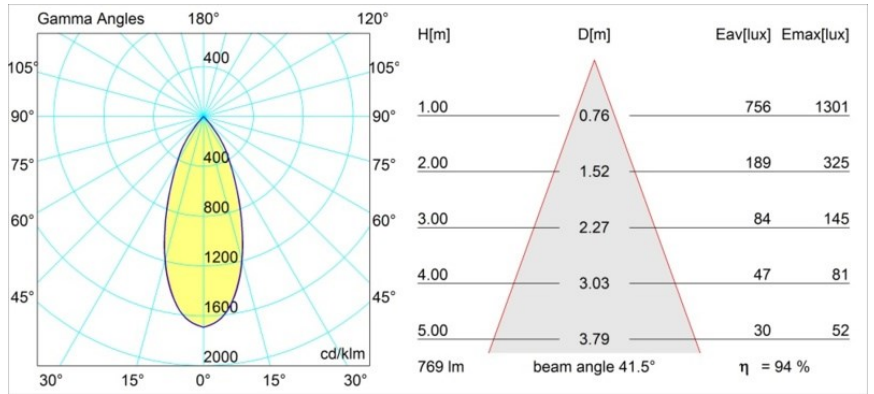

Light distribution & beam diagram