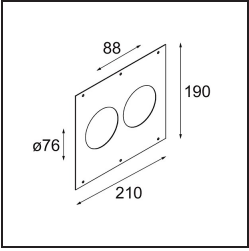

Specifications

Material	13312232
Light Source Type	LED
LED Type	BRIDGELUX V8G6
LED technology	LED COB
CRI	Min. 90
Colour Temperature	4000K
Lifetime	L80B20 @50,000 Hours
Lamp Included	Yes
Number of Light Sources	1
Binning (SDCM)	3
Light Direction	Down
Optic	Reflector
Measured beam angle (°)	41.5
Input Voltage	Constant Current Driver Required
Electrical Class	III
IP Rating	20
Glow wire rating (°C)	960
Indoor/Outdoor	Indoor
Application	Ceiling, Wall
Mounting	Recessed
Cut-out size (mm)	ø76
Mounting depth (mm)	100.0
Adjustability	H 355° V 25°
Distance to Lighted Object (m)	0,1
Primary Colour & Primary Finish	Black, Structure
Gross weight (g)	235.0
Drive current (mA)	350 500
Min. forward voltage (Vf)	16,5 17,1
Max. forward voltage (Vf)	19,2 19,8
Connected load (W)	6,2 9,2
Luminous flux per lamp (lm)	560 728
Efficacy (lm/W)	90 79
Glare rating	17 18
Remark	• 3500K on request

Installation Accessories

- 10889830** Installation Housing 192x190x130

- 12290830** Plaster Kit 190X190 - 76 1x

12500230 Ring Recessed 82 1x

12291430 Plaster Kit 210x190 - 76 2x

Choose a required accessory