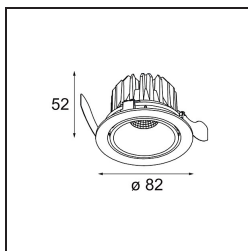

Date
Customer
Project
Type

Smart Lotis Recessed Adjustable 82 1x LED 4000K Flood DE Black Structure

The 3 original designs, Smart Kup, Lotis and Cake still manage to steal the hearts of interior designers. And this goes for the entire Smart family. Smart's accessibility and extreme versatility are arguably fit for any expression. Mix and match accent lighting, up and downlight, fixed or adjustable, a mosaic of shapes, sizes, colours and mounting options, and create a playful installation.

Specifications

Material	13312232
Light Source Type	LED
LED Type	BRIDGELUX V8G6
LED technology	LED COB
CRI	Min. 90
Colour Temperature	4000K
Lifetime	L80B20 @50,000 Hours
Lamp Included	Yes
Number of Light Sources	1
Binning (SDCM)	3
Light Direction	Down
Optic	Reflector
Measured beam angle (°)	41.5
Input Voltage	Constant Current Driver Required
Electrical Class	III
IP Rating	20
Glow wire rating (°C)	960
Indoor/Outdoor	Indoor
Application	Ceiling, Wall
Mounting	Recessed
Cut-out size (mm)	ø76
Mounting depth (mm)	100.0
Adjustability	H 355° V 25°
Distance to Lighted Object (m)	0,1
Primary Colour & Primary Finish	Black, Structure
Gross weight (g)	235.0
Drive current (mA)	350 500
Min. forward voltage (Vf)	16,5 17,1
Max. forward voltage (Vf)	19,2 19,8
Connected load (W)	6,2 9,2
Luminous flux per lamp (lm)	560 728
Efficacy (lm/W)	90 79
Glare rating	17 18
Remark	• 3500K on request