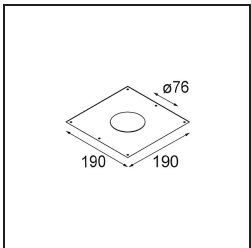

- **12290830** Plaster Kit 190X190 - 76 1x