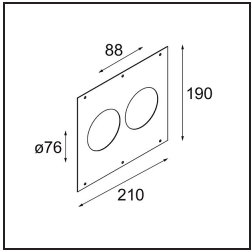

Specifications

Material	13312209
Light Source Type	LED
LED Type	BRIDGELUX V8G6
LED technology	LED COB
CRI	Min. 90
Colour Temperature	4000K
Lifetime	L80B20 @50,000 Hours
Lamp Included	Yes
Number of Light Sources	1
Binning (SDCM)	3
Light Direction	Down
Optic	Reflector
Measured beam angle (°)	41.2
Input Voltage	Constant Current Driver Required
Electrical Class	III
IP Rating	20
Glow wire rating (°C)	960
Indoor/Outdoor	Indoor
Application	Ceiling, Wall
Mounting	Recessed
Cut-out size (mm)	ø76
Mounting depth (mm)	100.0
Adjustability	H 355° V 25°
Distance to Lighted Object (m)	0,1
Primary Colour & Primary Finish	White, Structure
Gross weight (g)	235.0
Drive current (mA)	350 500
Min. forward voltage (Vf)	16,5 17,1
Max. forward voltage (Vf)	19,2 19,8
Connected load (W)	6,2 9,2
Luminous flux per lamp (lm)	563 732
Efficacy (lm/W)	91 80
Glare rating	17 17
Remark	• 3500K on request

Installation Accessories

- 10889830** Installation Housing 192x190x130

- 12290830** Plaster Kit 190X190 - 76 1x

12500230 Ring Recessed 82 1x

12291430 Plaster Kit 210x190 - 76 2x

Choose a required accessory