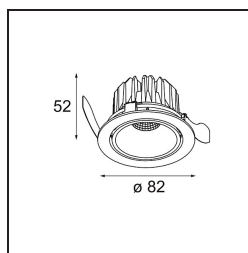

Specifications

Material	13312209
Light Source Type	LED
LED Type	BRIDGELUX V8G6
LED technology	LED COB
CRI	Min. 90
Colour Temperature	4000K
Lifetime	L80B20 @50,000 Hours
Lamp Included	Yes
Number of Light Sources	1
Binning (SDCM)	3
Light Direction	Down
Optic	Reflector
Measured beam angle (°)	41.2
Input Voltage	Constant Current Driver Required
Electrical Class	III
IP Rating	20
Glow wire rating (°C)	960
Indoor/Outdoor	Indoor
Application	Ceiling, Wall
Mounting	Recessed
Cut-out size (mm)	ø76
Mounting depth (mm)	100.0
Adjustability	H 355° V 25°
Distance to Lighted Object (m)	0,1
Primary Colour & Primary Finish	White, Structure
Gross weight (g)	235.0
Drive current (mA)	350 500
Min. forward voltage (Vf)	16,5 17,1
Max. forward voltage (Vf)	19,2 19,8
Connected load (W)	6,2 9,2
Luminous flux per lamp (lm)	563 732
Efficacy (lm/W)	91 80
Glare rating	17 17
Remark	• 3500K on request