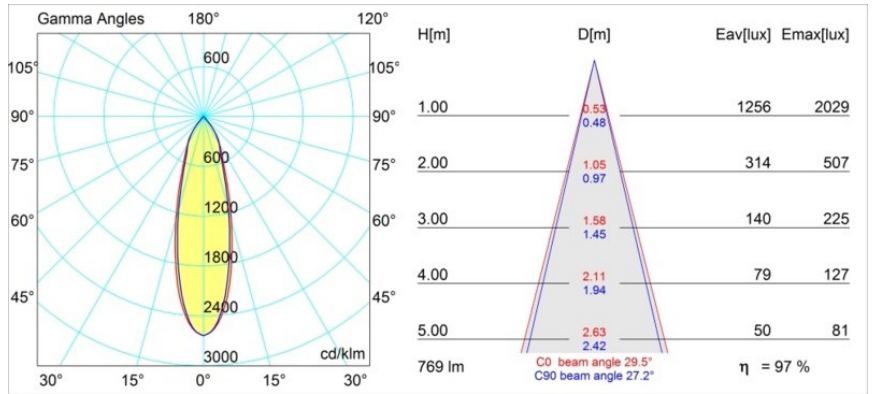

Light distribution & beam diagram