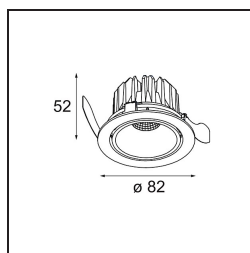

### Specifications

Material	13312132
Light Source Type	LED
LED Type	BRIDGELUX V8G6
LED technology	LED COB
CRI	Min. 90
Colour Temperature	4000K
Lifetime	L80B20 @50,000 Hours
Lamp Included	Yes
Number of Light Sources	1
Binning (SDCM)	3
Light Direction	Down
Optic	Reflector
Measured beam angle (°)	29.5
Input Voltage	Constant Current Driver Required
Electrical Class	III
IP Rating	20
Glow wire rating (°C)	960
Indoor/Outdoor	Indoor
Application	Ceiling, Wall
Mounting	Recessed
Cut-out size (mm)	ø76
Mounting depth (mm)	100.0
Adjustability	H 355° V 25°
Distance to Lighted Object (m)	0,1
Primary Colour & Primary Finish	Black, Structure
Gross weight (g)	235.0
Drive current (mA)	350      500
Min. forward voltage (Vf)	16,5      17,1
Max. forward voltage (Vf)	19,2      19,8
Connected load (W)	6,2      9,2
Luminous flux per lamp (lm)	574      746
Efficacy (lm/W)	93      81
Glare rating	16      17
Remark	• 3500K on request