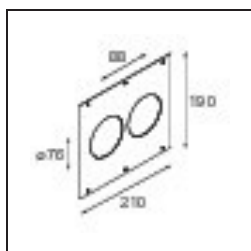

Accessori Installazione

- 10889830** Installation Housing 192x190x130

- 12290830** Plaster Kit 190X190 - 76 1x

12500230 Ring Recessed 82 1x

12291430 Plaster Kit 210x190 - 76 2x

Choose a required accessory