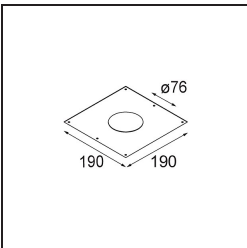

- **12290830** Plaster Kit 190X190 - 76 1x