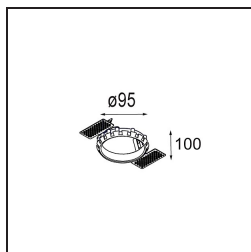

12500230 Ring Recessed 82 1x