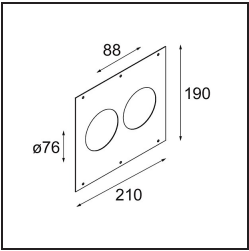

**Installation Accessories**

- 10889830** Installation Housing 192x190x130

- 12290830** Plaster Kit 190X190 - 76 1x

**12500230** Ring Recessed 82 1x

**12291430** Plaster Kit 210x190 - 76 2x

Choose a required accessory