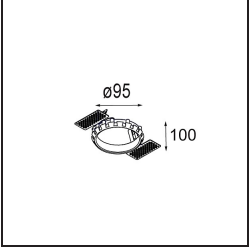

12500230 Ring Recessed 82 1x