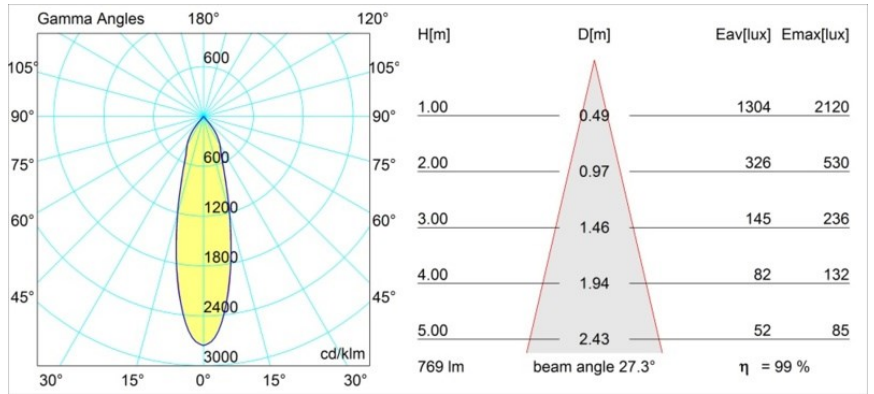

Light distribution & beam diagram