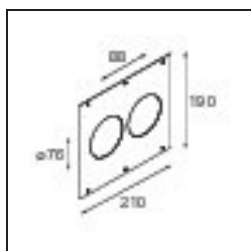

Installation Accessories

- 10889830** Installation Housing 192x190x130

- 12290830** Plaster Kit 190X190 - 76 1x

12500230 Ring Recessed 82 1x

12291430 Plaster Kit 210x190 - 76 2x

Choose a required accessory