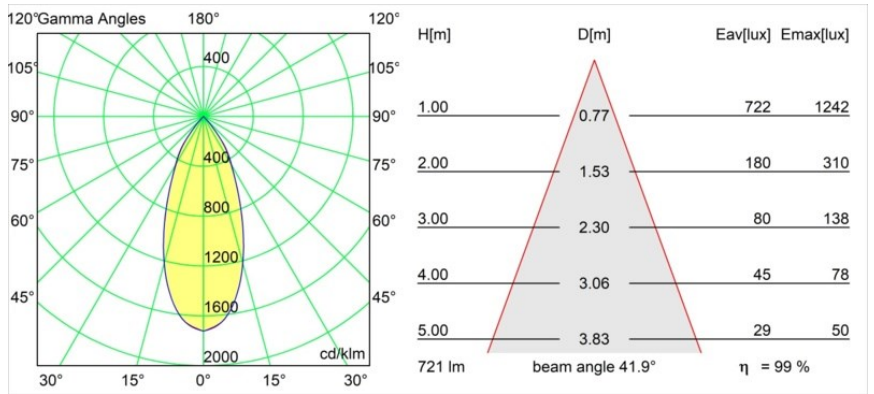

---

Livello abbagliamento	18	19
Remark	• 3500K su richiesta	

---

**TM30 & CRI diagram**

**Light distribution & beam diagram**

Diagrams

**Accessori Decorativi**

- 12500032** Mask Smart 82 1x Black Structure
- 12500009** Mask Smart 82 1x White Structure
- 12500046** Mask Smart 82 1x Gold Matt
- 12500015** Mask Smart 82 1x Champagne Brushed
- 12500014** Mask Smart 82 1x Bronze Brushed
- 12500043** Mask Smart 82 1x Black Brushed
- 12500016** Mask Smart 82 1x Silver Bronze Brushed