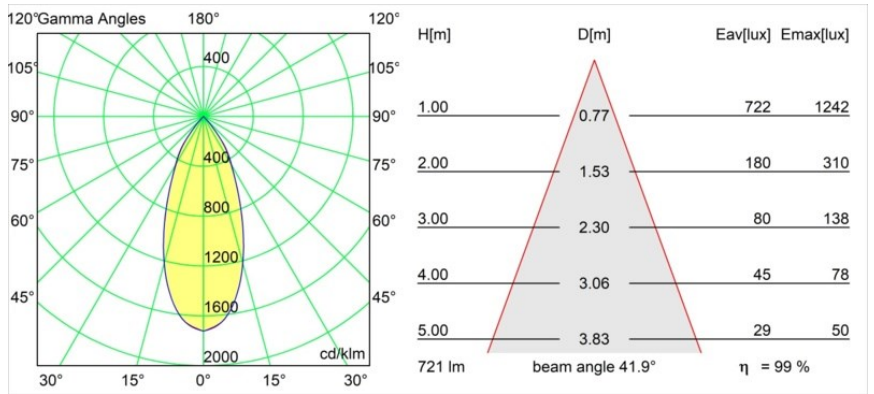

Light distribution & beam diagram