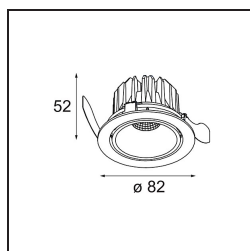

Smart Lotis Recessed Adjustable 82 1x LED 3000K Flood DE Gold Matt

The 3 original designs, Smart Kup, Lotis and Cake still manage to steal the hearts of interior designers. And this goes for the entire Smart family. Smart's accessibility and extreme versatility are arguably fit for any expression. Mix and match accent lighting, up and downlight, fixed or adjustable, a mosaic of shapes, sizes, colours and mounting options, and create a playful installation.

Specifications

Material	13311246
Light Source Type	LED
LED Type	BRIDGELUX V8G8
LED technology	LED COB
CRI	Min. 90
Colour Temperature	3000K
Lifetime	L90B10 @50,000 Hours
Lamp Included	Yes
Number of Light Sources	1
CIE flux code	99 100 100 100 99
Binning (SDCM)	2
Light Direction	Down
Optic	Reflector
Measured beam angle (°)	41.9
Input Voltage	Constant Current Driver Required
Electrical Class	III
IP Rating	20
Glow wire rating (°C)	960
Indoor/Outdoor	Indoor
Application	Ceiling, Wall
Mounting	Recessed
Cut-out size (mm)	ø76
Mounting depth (mm)	100.0
Adjustability	H 355° V 25°
Distance to Lighted Object (m)	0,1
Primary Colour & Primary Finish	Gold, Matt
Gross weight (g)	235.0
Drive current (mA)	350 500
Min. forward voltage (Vf)	13,2 13,7
Max. forward voltage (Vf)	15,0 15,4
Connected load (W)	5,0 7,2
Luminous flux per lamp (lm)	550 714
Efficacy (lm/W)	110 99
Glare rating	18 19