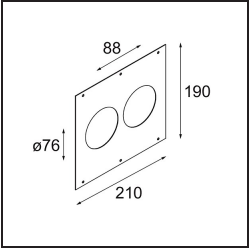

Accessori Installazione

- 10889830** Installation Housing 192x190x130

- 12290830** Plaster Kit 190X190 - 76 1x

12500230 Ring Recessed 82 1x

12291430 Plaster Kit 210x190 - 76 2x

Choose a required accessory