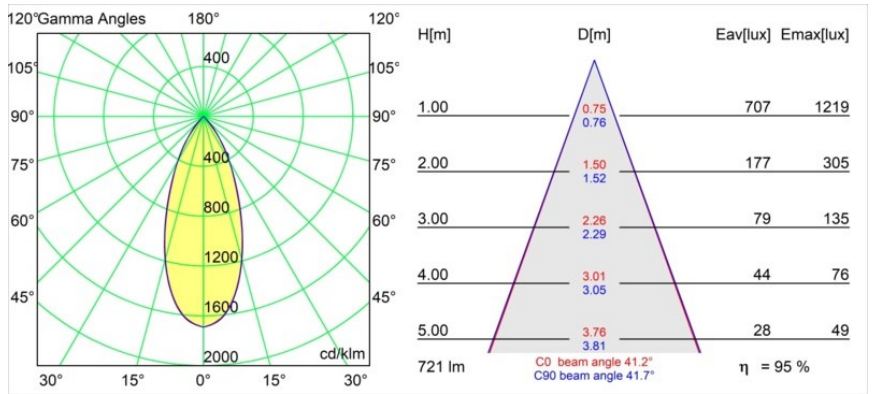

---

Livello abbagliamento	17	18
Remark	• 3500K su richiesta	

---

**TM30 & CRI diagram**

**Light distribution & beam diagram**

**Accessori Decorativi**

- 12500032** Mask Smart 82 1x Black Structure
- 12500009** Mask Smart 82 1x White Structure
- 12500046** Mask Smart 82 1x Gold Matt
- 12500015** Mask Smart 82 1x Champagne Brushed
- 12500014** Mask Smart 82 1x Bronze Brushed
- 12500043** Mask Smart 82 1x Black Brushed
- 12500016** Mask Smart 82 1x Silver Bronze Brushed