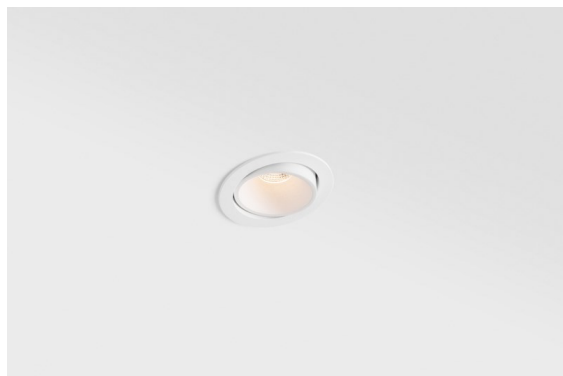

Smart Lotis Recessed Adjustable 82 1x LED 3000K Flood DE White Structure

The 3 original designs, Smart Kup, Lotis and Cake still manage to steal the hearts of interior designers. And this goes for the entire Smart family. Smart's accessibility and extreme versatility are arguably fit for any expression. Mix and match accent lighting, up and downlight, fixed or adjustable, a mosaic of shapes, sizes, colours and mounting options, and create a playful installation.

Specifications

Material	13311209
Light Source Type	LED
LED Type	BRIDGELUX V8G8
LED technology	LED COB
CRI	Min. 90
Colour Temperature	3000K
Lifetime	L90B10 @50,000 Hours
Lamp Included	Yes
Number of Light Sources	1
CIE flux code	97 99 100 100 95
Binning (SDCM)	2
Light Direction	Down
Optic	Reflector
Measured beam angle (°)	41.2
Input Voltage	Constant Current Driver Required
Electrical Class	III
IP Rating	20
Glow wire rating (°C)	960
Indoor/Outdoor	Indoor
Application	Ceiling, Wall
Mounting	Recessed
Cut-out size (mm)	ø76
Mounting depth (mm)	100.0
Adjustability	H 355° V 25°
Distance to Lighted Object (m)	0,1
Primary Colour & Primary Finish	White, Structure
Gross weight (g)	235.0
Drive current (mA)	350 500
Min. forward voltage (Vf)	13.2 13.7
Max. forward voltage (Vf)	15.0 15.4
Connected load (W)	5.0 7.2
Luminous flux per lamp (lm)	528 686
Efficacy (lm/W)	106 95
Glare rating	17 18

Remark

- 3500K on request
-

TM30 & CRI diagram

Light distribution & beam diagram

Diagrams

Decorative Accessories

- 12500032** Mask Smart 82 1x Black Structure
- 12500009** Mask Smart 82 1x White Structure
- 12500046** Mask Smart 82 1x Gold Matt
- 12500015** Mask Smart 82 1x Champagne Brushed
- 12500014** Mask Smart 82 1x Bronze Brushed
- 12500043** Mask Smart 82 1x Black Brushed
- 12500016** Mask Smart 82 1x Silver Bronze Brushed