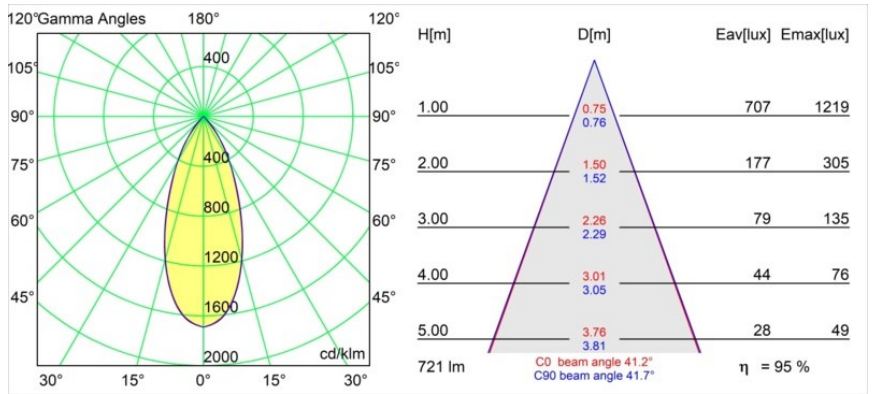

Light distribution & beam diagram