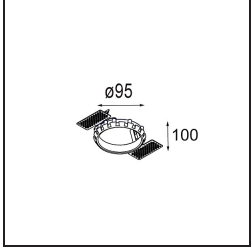

12500230 Ring Recessed 82 1x