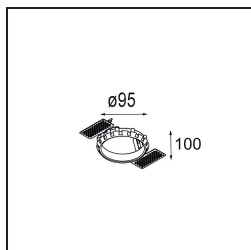

12500230 Ring Recessed 82 1x