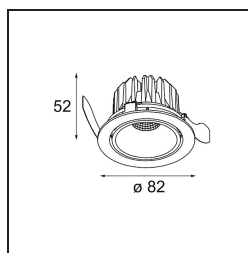

Smart Lotis Recessed Adjustable 82 1x LED 3000K Medium DE Gold Matt

The 3 original designs, Smart Kup, Lotis and Cake still manage to steal the hearts of interior designers. And this goes for the entire Smart family. Smart's accessibility and extreme versatility are arguably fit for any expression. Mix and match accent lighting, up and downlight, fixed or adjustable, a mosaic of shapes, sizes, colours and mounting options, and create a playful installation.

Specifications

Material	13311146
Light Source Type	LED
LED Type	BRIDGELUX V8G8
LED technology	LED COB
CRI	Min. 90
Colour Temperature	3000K
Lifetime	L90B10 @50,000 Hours
Lamp Included	Yes
Number of Light Sources	1
CIE flux code	99 100 100 100 99
Binning (SDCM)	2
Light Direction	Down
Optic	Reflector
Measured beam angle (°)	27.3
Input Voltage	Constant Current Driver Required
Electrical Class	III
IP Rating	20
Glow wire rating (°C)	960
Indoor/Outdoor	Indoor
Application	Ceiling, Wall
Mounting	Recessed
Cut-out size (mm)	ø76
Mounting depth (mm)	100.0
Adjustability	H 355° V 25°
Distance to Lighted Object (m)	0,1
Primary Colour & Primary Finish	Gold, Matt
Gross weight (g)	235.0
Drive current (mA)	350 500
Min. forward voltage (Vf)	13,2 13,7
Max. forward voltage (Vf)	15,0 15,4
Connected load (W)	5,0 7,2
Luminous flux per lamp (lm)	549 713
Efficacy (lm/W)	110 99
Glare rating	17 18