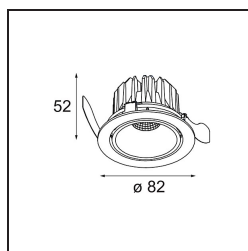

Specifications

Material	13311132
Light Source Type	LED
LED Type	BRIDGELUX V8G8
LED technology	LED COB
CRI	Min. 90
Colour Temperature	3000K
Lifetime	L90B10 @50,000 Hours
Lamp Included	Yes
Number of Light Sources	1
CIE flux code	100 100 100 100 97
Binning (SDCM)	2
Light Direction	Down
Optic	Reflector
Measured beam angle (°)	29.5
Input Voltage	Constant Current Driver Required
Electrical Class	III
IP Rating	20
Glow wire rating (°C)	960
Indoor/Outdoor	Indoor
Application	Ceiling, Wall
Mounting	Recessed
Cut-out size (mm)	ø76
Mounting depth (mm)	100.0
Adjustability	H 355° V 25°
Distance to Lighted Object (m)	0,1
Primary Colour & Primary Finish	Black, Structure
Gross weight (g)	235.0
Drive current (mA)	350 500
Min. forward voltage (Vf)	13,2 13,7
Max. forward voltage (Vf)	15,0 15,4
Connected load (W)	5,0 7,2
Luminous flux per lamp (lm)	539 700
Efficacy (lm/W)	108 97
Glare rating	17 17