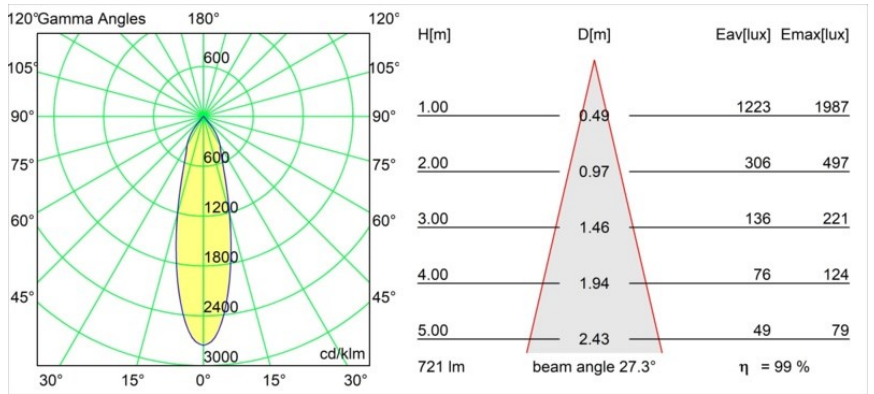

---

Livello abbagliamento	17	18
Remark	• 3500K su richiesta	

---

**TM30 & CRI diagram**

**Light distribution & beam diagram**

Diagrams

**Accessori Decorativi**

- 12500032** Mask Smart 82 1x Black Structure
- 12500009** Mask Smart 82 1x White Structure
- 12500046** Mask Smart 82 1x Gold Matt
- 12500015** Mask Smart 82 1x Champagne Brushed
- 12500014** Mask Smart 82 1x Bronze Brushed
- 12500043** Mask Smart 82 1x Black Brushed
- 12500016** Mask Smart 82 1x Silver Bronze Brushed