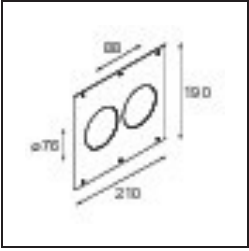

Accessori Installazione

- 10889830** Installation Housing 192x190x130

- 12290830** Plaster Kit 190X190 - 76 1x

12500230 Ring Recessed 82 1x

12291430 Plaster Kit 210x190 - 76 2x

Choose a required accessory