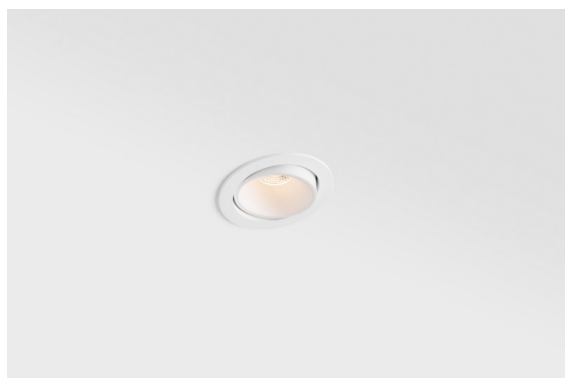

*Smart Lotis Recessed Adjustable 82 1x LED 3000K Medium DE White Structure*

The 3 original designs, Smart Kup, Lotis and Cake still manage to steal the hearts of interior designers. And this goes for the entire Smart family. Smart's accessibility and extreme versatility are arguably fit for any expression. Mix and match accent lighting, up and downlight, fixed or adjustable, a mosaic of shapes, sizes, colours and mounting options, and create a playful installation.

### Specifications

Material	13311109
Light Source Type	LED
LED Type	BRIDGELUX V8G8
LED technology	LED COB
CRI	Min. 90
Colour Temperature	3000K
Lifetime	L90B10 @50,000 Hours
Lamp Included	Yes
Number of Light Sources	1
CIE flux code	98 99 100 100 99
Binning (SDCM)	2
Light Direction	Down
Optic	Reflector
Measured beam angle (°)	27.3
Input Voltage	Constant Current Driver Required
Electrical Class	III
IP Rating	20
Glow wire rating (°C)	960
Indoor/Outdoor	Indoor
Application	Ceiling, Wall
Mounting	Recessed
Cut-out size (mm)	ø76
Mounting depth (mm)	100.0
Adjustability	H 355° V 25°
Distance to Lighted Object (m)	0,1
Primary Colour & Primary Finish	White, Structure
Gross weight (g)	235.0
Drive current (mA)	350      500
Min. forward voltage (Vf)	13.2      13.7
Max. forward voltage (Vf)	15.0      15.4
Connected load (W)	5.0      7.2
Luminous flux per lamp (lm)	552      717
Efficacy (lm/W)	110      100
Glare rating	17      18

---

Remark

- 3500K on request
-

**TM30 & CRI diagram**

**Light distribution & beam diagram**

Diagrams

**Decorative Accessories**

- 12500032** Mask Smart 82 1x Black Structure
- 12500009** Mask Smart 82 1x White Structure
- 12500046** Mask Smart 82 1x Gold Matt
- 12500015** Mask Smart 82 1x Champagne Brushed
- 12500014** Mask Smart 82 1x Bronze Brushed
- 12500043** Mask Smart 82 1x Black Brushed
- 12500016** Mask Smart 82 1x Silver Bronze Brushed