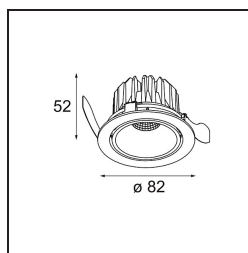

Specifications

Material	13310246
Light Source Type	LED
LED Type	BRIDGELUX V8G8
LED technology	LED COB
CRI	Min. 90
Colour Temperature	2700K
Lifetime	L90B10 @50,000 Hours
Lamp Included	Yes
Number of Light Sources	1
CIE flux code	99 100 100 100 99
Binning (SDCM)	2
Light Direction	Down
Optic	Reflector
Measured beam angle (°)	41.9
Input Voltage	Constant Current Driver Required
Electrical Class	III
IP Rating	20
Glow wire rating (°C)	960
Indoor/Outdoor	Indoor
Application	Ceiling, Wall
Mounting	Recessed
Cut-out size (mm)	ø76
Mounting depth (mm)	100.0
Adjustability	H 355° V 25°
Distance to Lighted Object (m)	0,1
Primary Colour & Primary Finish	Gold, Matt
Gross weight (g)	235.0
Drive current (mA)	350 500
Min. forward voltage (Vf)	13,2 13,7
Max. forward voltage (Vf)	15,0 15,4
Connected load (W)	5,0 7,2
Luminous flux per lamp (lm)	523 680
Efficacy (lm/W)	105 94
Glare rating	18 19