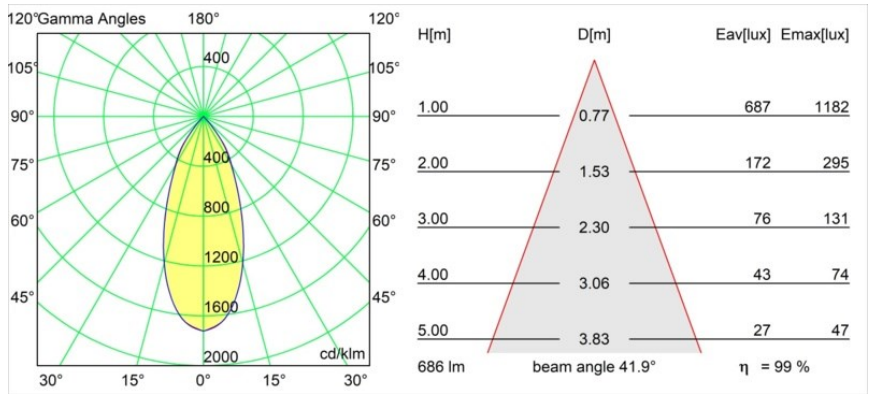

Light distribution & beam diagram