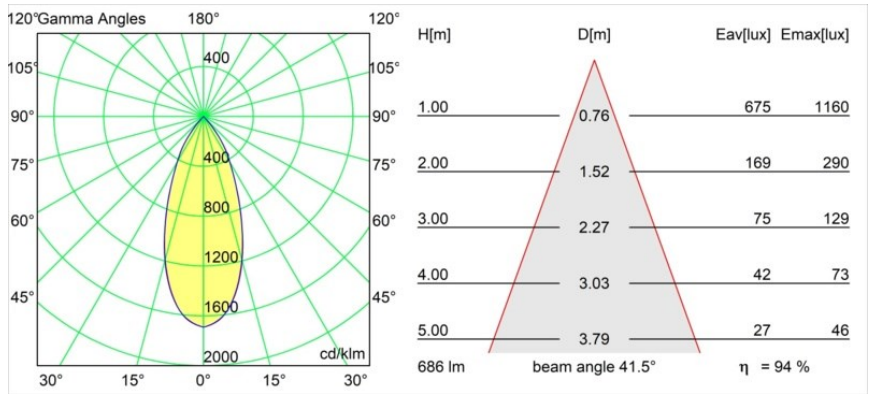

---

Livello abbagliamento	17	18
Remark	• 3500K su richiesta	

---

**TM30 & CRI diagram**

**Light distribution & beam diagram**

Diagrams

**Accessori Decorativi**

- 12500032** Mask Smart 82 1x Black Structure
- 12500009** Mask Smart 82 1x White Structure
- 12500046** Mask Smart 82 1x Gold Matt
- 12500015** Mask Smart 82 1x Champagne Brushed
- 12500014** Mask Smart 82 1x Bronze Brushed
- 12500043** Mask Smart 82 1x Black Brushed
- 12500016** Mask Smart 82 1x Silver Bronze Brushed