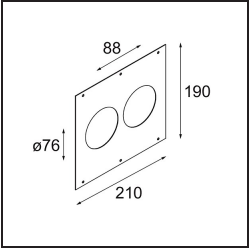

Accesorios Instalación

- 10889830** Installation Housing 192x190x130

- 12290830** Plaster Kit 190X190 - 76 1x

12500230 Ring Recessed 82 1x

12291430 Plaster Kit 210x190 - 76 2x

Choose a required accessory