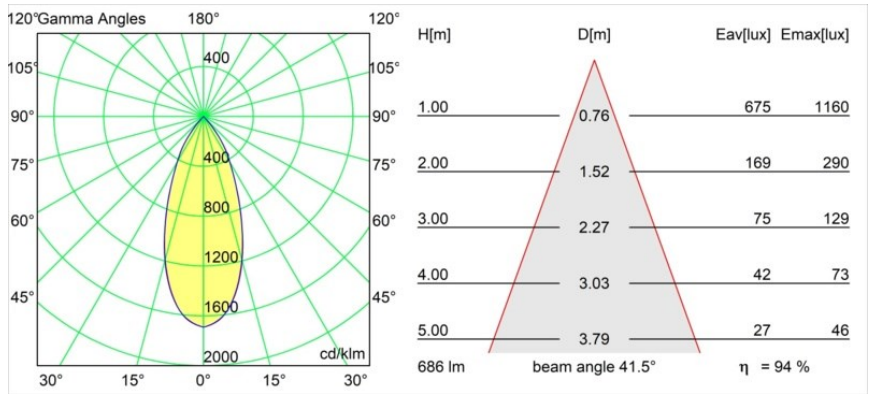

Light distribution & beam diagram