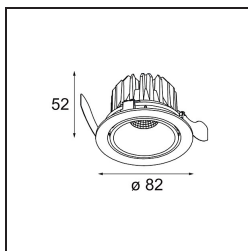

Smart Lotis Recessed Adjustable 82 1x LED 2700K Flood DE Black Structure

Specifications

Material	13310232
Light Source Type	LED
LED Type	BRIDGELUX V8G8
LED technology	LED COB
CRI	Min. 90
Colour Temperature	2700K
Lifetime	L90B10 @50,000 Hours
Lamp Included	Yes
Number of Light Sources	1
CIE flux code	99 100 100 100 95
Binning (SDCM)	2
Light Direction	Down
Optic	Reflector
Measured beam angle (°)	41.5
Input Voltage	Constant Current Driver Required
Electrical Class	III
IP Rating	20
Glow wire rating (°C)	960
Indoor/Outdoor	Indoor
Application	Ceiling, Wall
Mounting	Recessed
Cut-out size (mm)	ø76
Mounting depth (mm)	100.0
Adjustability	H 355° V 25°
Distance to Lighted Object (m)	0,1
Primary Colour & Primary Finish	Black, Structure
Gross weight (g)	235.0
Drive current (mA)	350 500
Min. forward voltage (Vf)	13,2 13,7
Max. forward voltage (Vf)	15,0 15,4
Connected load (W)	5,0 7,2
Luminous flux per lamp (lm)	500 649
Efficacy (lm/W)	100 90
Glare rating	17 18