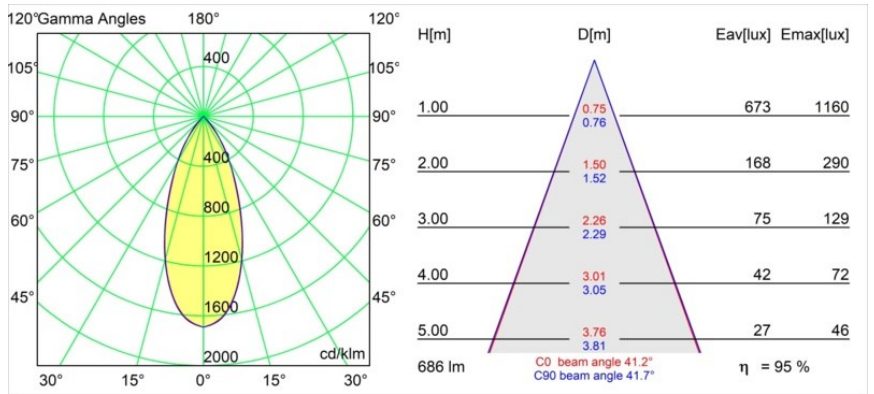

Light distribution & beam diagram