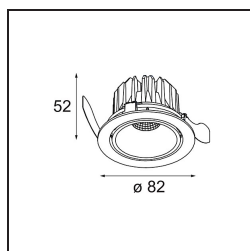

Smart Lotis Recessed Adjustable 82 1x LED 2700K Flood DE White Structure

The 3 original designs, Smart Kup, Lotis and Cake still manage to steal the hearts of interior designers. And this goes for the entire Smart family. Smart's accessibility and extreme versatility are arguably fit for any expression. Mix and match accent lighting, up and downlight, fixed or adjustable, a mosaic of shapes, sizes, colours and mounting options, and create a playful installation.

Specifications

Material	13310209
Light Source Type	LED
LED Type	BRIDGELUX V8G8
LED technology	LED COB
CRI	Min. 90
Colour Temperature	2700K
Lifetime	L90B10 @50,000 Hours
Lamp Included	Yes
Number of Light Sources	1
CIE flux code	97 99 100 100 95
Binning (SDCM)	2
Light Direction	Down
Optic	Reflector
Measured beam angle (°)	41.2
Input Voltage	Constant Current Driver Required
Electrical Class	III
IP Rating	20
Glow wire rating (°C)	960
Indoor/Outdoor	Indoor
Application	Ceiling, Wall
Mounting	Recessed
Cut-out size (mm)	ø76
Mounting depth (mm)	100.0
Adjustability	H 355° V 25°
Distance to Lighted Object (m)	0,1
Primary Colour & Primary Finish	White, Structure
Gross weight (g)	235.0
Drive current (mA)	350 500
Min. forward voltage (Vf)	13,2 13,7
Max. forward voltage (Vf)	15,0 15,4
Connected load (W)	5,0 7,2
Luminous flux per lamp (lm)	502 653
Efficacy (lm/W)	100 91
Glare rating	17 18