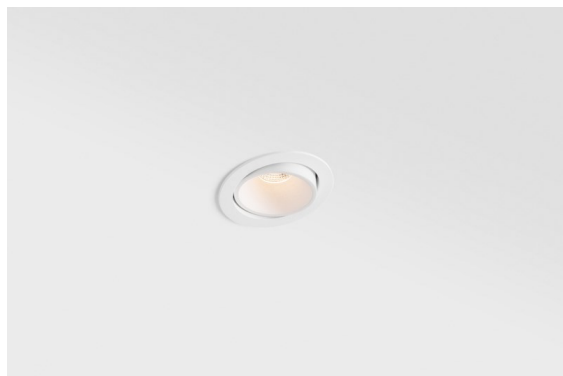

Smart Lotis Recessed Adjustable 82 1x LED 2700K Flood DE White Structure

The 3 original designs, Smart Kup, Lotis and Cake still manage to steal the hearts of interior designers. And this goes for the entire Smart family. Smart's accessibility and extreme versatility are arguably fit for any expression. Mix and match accent lighting, up and downlight, fixed or adjustable, a mosaic of shapes, sizes, colours and mounting options, and create a playful installation.

Specifications

Material	13310209
Light Source Type	LED
LED Type	BRIDGELUX V8G8
LED technology	LED COB
CRI	Min. 90
Colour Temperature	2700K
Lifetime	L90B10 @50,000 Hours
Lamp Included	Yes
Number of Light Sources	1
CIE flux code	97 99 100 100 95
Binning (SDCM)	2
Light Direction	Down
Optic	Reflector
Measured beam angle (°)	41.2
Input Voltage	Constant Current Driver Required
Electrical Class	III
IP Rating	20
Glow wire rating (°C)	960
Indoor/Outdoor	Indoor
Application	Ceiling, Wall
Mounting	Recessed
Cut-out size (mm)	ø76
Mounting depth (mm)	100.0
Adjustability	H 355° V 25°
Distance to Lighted Object (m)	0,1
Primary Colour & Primary Finish	White, Structure
Gross weight (g)	235.0
Drive current (mA)	350 500
Min. forward voltage (Vf)	13,2 13,7
Max. forward voltage (Vf)	15,0 15,4
Connected load (W)	5,0 7,2
Luminous flux per lamp (lm)	502 653
Efficacy (lm/W)	100 91
Glare rating	17 18

Remark

- 3500K on request
-

TM30 & CRI diagram

Light distribution & beam diagram

Diagrams

Decorative Accessories

- 12500032** Mask Smart 82 1x Black Structure
- 12500009** Mask Smart 82 1x White Structure
- 12500046** Mask Smart 82 1x Gold Matt
- 12500015** Mask Smart 82 1x Champagne Brushed
- 12500014** Mask Smart 82 1x Bronze Brushed
- 12500043** Mask Smart 82 1x Black Brushed
- 12500016** Mask Smart 82 1x Silver Bronze Brushed