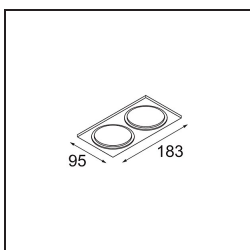

Livello abbagliamento	17	18
Remark	• 3500K su richiesta	

TM30 & CRI diagram

Light distribution & beam diagram

Diagrams

Accessori Decorativi

- 12500032** Mask Smart 82 1x Black Structure
- 12500009** Mask Smart 82 1x White Structure
- 12500046** Mask Smart 82 1x Gold Matt
- 12500015** Mask Smart 82 1x Champagne Brushed
- 12500014** Mask Smart 82 1x Bronze Brushed
- 12500043** Mask Smart 82 1x Black Brushed
- 12500016** Mask Smart 82 1x Silver Bronze Brushed