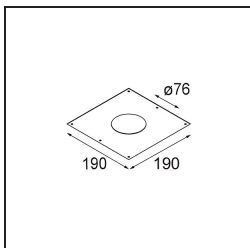

- **12290830** Plaster Kit 190X190 - 76 1x