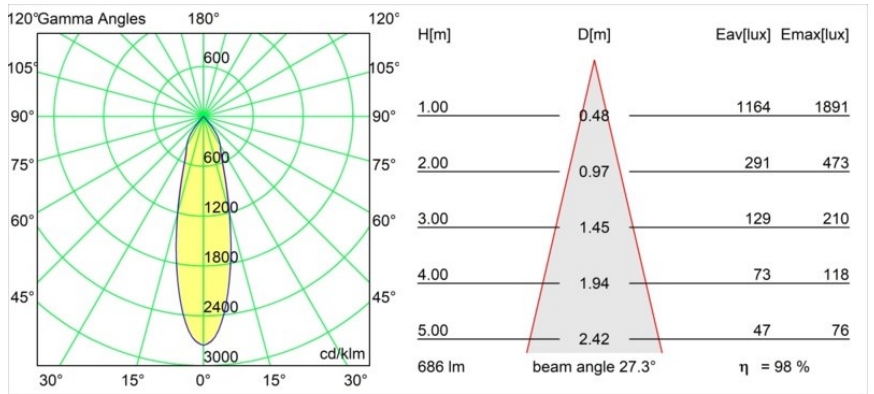

Light distribution & beam diagram