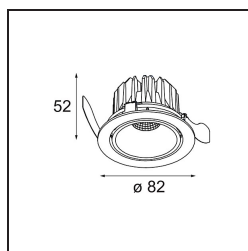

### Specifications

Material	13310146
Light Source Type	LED
LED Type	BRIDGELUX V8G8
LED technology	LED COB
CRI	Min. 90
Colour Temperature	2700K
Lifetime	L90B10 @50,000 Hours
Lamp Included	Yes
Number of Light Sources	1
CIE flux code	99 100 100 100 99
Binning (SDCM)	2
Light Direction	Down
Optic	Reflector
Measured beam angle (°)	27.3
Input Voltage	Constant Current Driver Required
Electrical Class	III
IP Rating	20
Glow wire rating (°C)	960
Indoor/Outdoor	Indoor
Application	Ceiling, Wall
Mounting	Recessed
Cut-out size (mm)	ø76
Mounting depth (mm)	100.0
Adjustability	H 355° V 25°
Distance to Lighted Object (m)	0,1
Primary Colour & Primary Finish	Gold, Matt
Gross weight (g)	235.0
Drive current (mA)	350      500
Min. forward voltage (Vf)	13,2      13,7
Max. forward voltage (Vf)	15,0      15,4
Connected load (W)	5,0      7,2
Luminous flux per lamp (lm)	522      679
Efficacy (lm/W)	104      94
Glare rating	17      18