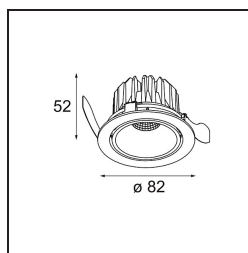

### Specifications

Material	13310132
Light Source Type	LED
LED Type	BRIDGELUX V8G8
LED technology	LED COB
CRI	Min. 90
Colour Temperature	2700K
Lifetime	L90B10 @50,000 Hours
Lamp Included	Yes
Number of Light Sources	1
CIE flux code	100 100 100 100 97
Binning (SDCM)	2
Light Direction	Down
Optic	Reflector
Measured beam angle (°)	29.5
Input Voltage	Constant Current Driver Required
Electrical Class	III
IP Rating	20
Glow wire rating (°C)	960
Indoor/Outdoor	Indoor
Application	Ceiling, Wall
Mounting	Recessed
Cut-out size (mm)	ø76
Mounting depth (mm)	100.0
Adjustability	H 355° V 25°
Distance to Lighted Object (m)	0,1
Primary Colour & Primary Finish	Black, Structure
Gross weight (g)	235.0
Drive current (mA)	350      500
Min. forward voltage (Vf)	13,2      13,7
Max. forward voltage (Vf)	15,0      15,4
Connected load (W)	5,0      7,2
Luminous flux per lamp (lm)	512      666
Efficacy (lm/W)	102      92
Glare rating	17      17