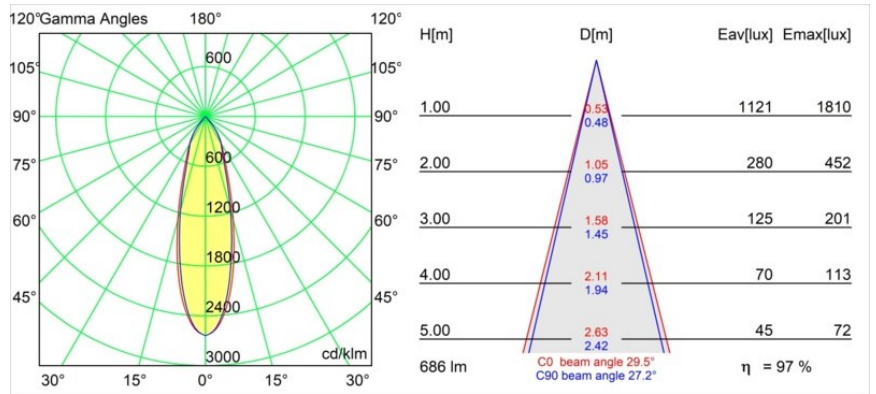

### Specifications

Material	13310132
Light Source Type	LED
LED Type	BRIDGELUX V8G8
LED technology	LED COB
CRI	Min. 90
Colour Temperature	2700K
Lifetime	L90B10 @50,000 Hours
Lamp Included	Yes
Number of Light Sources	1
CIE flux code	100 100 100 100 97
Binning (SDCM)	2
Light Direction	Down
Optic	Reflector
Measured beam angle (°)	29.5
Input Voltage	Constant Current Driver Required
Electrical Class	III
IP Rating	20
Glow wire rating (°C)	960
Indoor/Outdoor	Indoor
Application	Ceiling, Wall
Mounting	Recessed
Cut-out size (mm)	ø76
Mounting depth (mm)	100.0
Adjustability	H 355° V 25°
Distance to Lighted Object (m)	0,1
Primary Colour & Primary Finish	Black, Structure
Gross weight (g)	235.0
Drive current (mA)	350      500
Min. forward voltage (Vf)	13,2      13,7
Max. forward voltage (Vf)	15,0      15,4
Connected load (W)	5,0      7,2
Luminous flux per lamp (lm)	512      666
Efficacy (lm/W)	102      92
Glare rating	17      17

---

Remark

- 3500K on request
-

**TM30 & CRI diagram**

**Light distribution & beam diagram**

Diagrams

**Decorative Accessories**

- 12500032** Mask Smart 82 1x Black Structure
- 12500009** Mask Smart 82 1x White Structure
- 12500046** Mask Smart 82 1x Gold Matt
- 12500015** Mask Smart 82 1x Champagne Brushed
- 12500014** Mask Smart 82 1x Bronze Brushed
- 12500043** Mask Smart 82 1x Black Brushed
- 12500016** Mask Smart 82 1x Silver Bronze Brushed