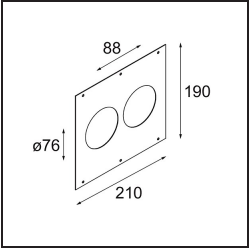

**Installation Accessories**

- 10889830** Installation Housing 192x190x130

- 12290830** Plaster Kit 190X190 - 76 1x

**12500230** Ring Recessed 82 1x

**12291430** Plaster Kit 210x190 - 76 2x

Choose a required accessory