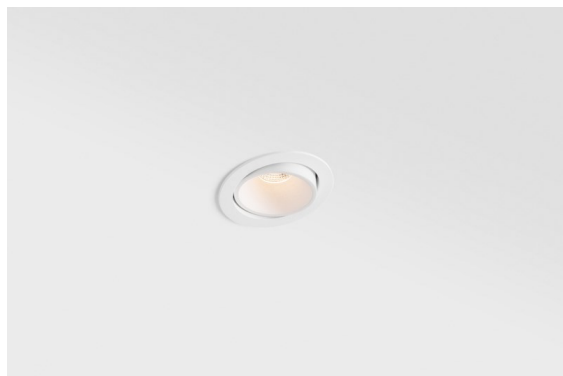

Smart Lotis Recessed Adjustable 82 1x LED 2700K Medium DE White Structure

The 3 original designs, Smart Kup, Lotis and Cake still manage to steal the hearts of interior designers. And this goes for the entire Smart family. Smart's accessibility and extreme versatility are arguably fit for any expression. Mix and match accent lighting, up and downlight, fixed or adjustable, a mosaic of shapes, sizes, colours and mounting options, and create a playful installation.

Specifications

Material	13310109
Light Source Type	LED
LED Type	BRIDGELUX V8G8
LED technology	LED COB
CRI	Min. 90
Colour Temperature	2700K
Lifetime	L90B10 @50,000 Hours
Lamp Included	Yes
Number of Light Sources	1
CIE flux code	98 99 100 100 99
Binning (SDCM)	2
Light Direction	Down
Optic	Reflector
Measured beam angle (°)	27.3
Input Voltage	Constant Current Driver Required
Electrical Class	III
IP Rating	20
Glow wire rating (°C)	960
Indoor/Outdoor	Indoor
Application	Ceiling, Wall
Mounting	Recessed
Cut-out size (mm)	ø76
Mounting depth (mm)	100.0
Adjustability	H 355° V 25°
Distance to Lighted Object (m)	0,1
Primary Colour & Primary Finish	White, Structure
Gross weight (g)	235.0
Drive current (mA)	350 500
Min. forward voltage (Vf)	13,2 13,7
Max. forward voltage (Vf)	15,0 15,4
Connected load (W)	5,0 7,2
Luminous flux per lamp (lm)	525 682
Efficacy (lm/W)	105 95
Glare rating	17 18

Remark

- 3500K on request
-

TM30 & CRI diagram

Light distribution & beam diagram

Diagrams

Decorative Accessories

- 12500032** Mask Smart 82 1x Black Structure
- 12500009** Mask Smart 82 1x White Structure
- 12500046** Mask Smart 82 1x Gold Matt
- 12500015** Mask Smart 82 1x Champagne Brushed
- 12500014** Mask Smart 82 1x Bronze Brushed
- 12500043** Mask Smart 82 1x Black Brushed
- 12500016** Mask Smart 82 1x Silver Bronze Brushed