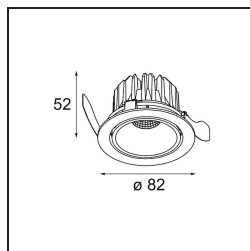

Specifications

Material	13310109
Light Source Type	LED
LED Type	BRIDGELUX V8G8
LED technology	LED COB
CRI	Min. 90
Colour Temperature	2700K
Lifetime	L90B10 @50,000 Hours
Lamp Included	Yes
Number of Light Sources	1
CIE flux code	98 99 100 100 99
Binning (SDCM)	2
Light Direction	Down
Optic	Reflector
Measured beam angle (°)	27.3
Input Voltage	Constant Current Driver Required
Electrical Class	III
IP Rating	20
Glow wire rating (°C)	960
Indoor/Outdoor	Indoor
Application	Ceiling, Wall
Mounting	Recessed
Cut-out size (mm)	ø76
Mounting depth (mm)	100.0
Adjustability	H 355° V 25°
Distance to Lighted Object (m)	0,1
Primary Colour & Primary Finish	White, Structure
Gross weight (g)	235.0
Drive current (mA)	350 500
Min. forward voltage (Vf)	13,2 13,7
Max. forward voltage (Vf)	15,0 15,4
Connected load (W)	5,0 7,2
Luminous flux per lamp (lm)	525 682
Efficacy (lm/W)	105 95
Glare rating	17 18