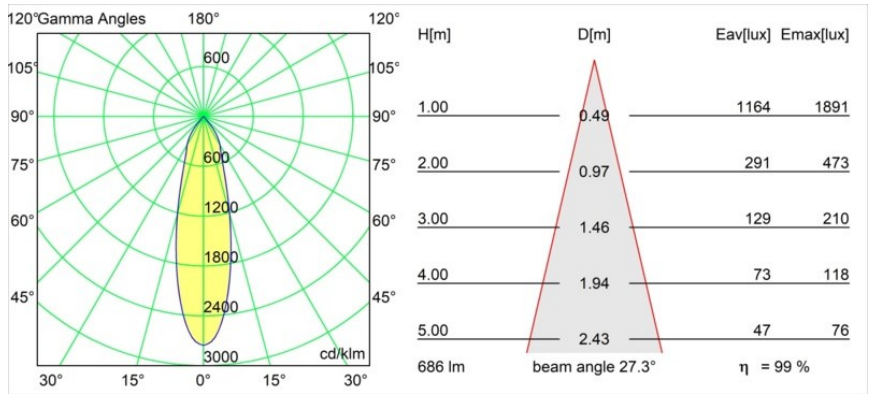

Light distribution & beam diagram