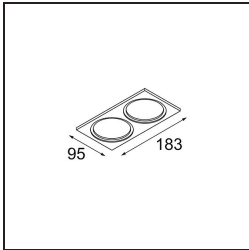

Date
Customer
Project
Type

*Smart Lotis Recessed Adjustable 82 1x LED 2700K Medium DE White Structure*

**Specifications**

Material	13310109
Light Source Type	LED
LED Type	BRIDGELUX V8G8
LED technology	LED COB
CRI	Min. 90
Colour Temperature	2700K
Lifetime	L90B10 @50,000 Hours
Lamp Included	Yes
Number of Light Sources	1
CIE flux code	98 99 100 100 99
Binning (SDCM)	2
Light Direction	Down
Optic	Reflector
Measured beam angle (°)	27.3
Input Voltage	Constant Current Driver Required
Electrical Class	III
IP Rating	20
Glow wire rating (°C)	960
Indoor/Outdoor	Indoor
Application	Ceiling, Wall
Mounting	Recessed
Cut-out size (mm)	ø76
Mounting depth (mm)	100.0
Adjustability	H 355° V 25°
Distance to Lighted Object (m)	0,1
Primary Colour & Primary Finish	White, Structure
Gross weight (g)	235.0
Drive current (mA)	350      500
Min. forward voltage (Vf)	13,2      13,7
Max. forward voltage (Vf)	15,0      15,4
Connected load (W)	5,0      7,2
Delivered lumens (lm)	525      682
Efficacy (lm/W)	105      95
Glare rating	17      18
Remark	• 3500K on request

**TM30 & CRI diagram**

**Light distribution & beam diagram**

Diagrams

**Decorative Accessories**

- 12500032** Mask Smart 82 1x Black Structure
- 12500009** Mask Smart 82 1x White Structure
- 12500046** Mask Smart 82 1x Gold Matt
- 12500015** Mask Smart 82 1x Champagne Brushed
- 12500014** Mask Smart 82 1x Bronze Brushed
- 12500043** Mask Smart 82 1x Black Brushed
- 12500016** Mask Smart 82 1x Silver Bronze Brushed
- 12500045** FFD\_Smart Mask 82 1x Gold Brushed