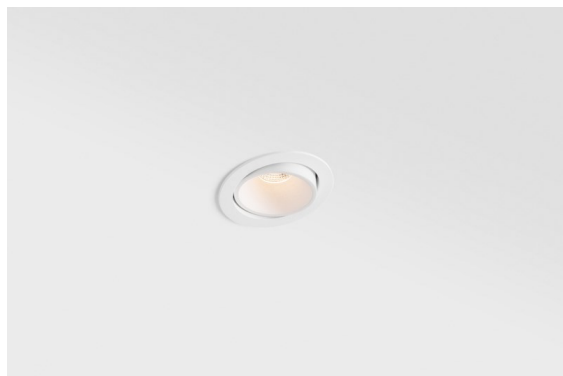

Smart Lotis Recessed Adjustable 82 1x LED 2700K Medium DE White Structure

The 3 original designs, Smart Kup, Lotis and Cake still manage to steal the hearts of interior designers. And this goes for the entire Smart family. Smart's accessibility and extreme versatility are arguably fit for any expression. Mix and match accent lighting, up and downlight, fixed or adjustable, a mosaic of shapes, sizes, colours and mounting options, and create a playful installation.

Specifications

Material	13310109
Light Source Type	LED
LED Type	BRIDGELUX V8G8
LED technology	LED COB
CRI	Min. 90
Colour Temperature	2700K
Lifetime	L90B10 @50,000 Hours
Lamp Included	Yes
Number of Light Sources	1
CIE flux code	98 99 100 100 99
Binning (SDCM)	2
Light Direction	Down
Optic	Reflector
Measured beam angle (°)	27.3
Input Voltage	Constant Current Driver Required
Electrical Class	III
IP Rating	20
Glow wire rating (°C)	960
Indoor/Outdoor	Indoor
Application	Ceiling, Wall
Mounting	Recessed
Cut-out size (mm)	ø76
Mounting depth (mm)	100.0
Adjustability	H 355° V 25°
Distance to Lighted Object (m)	0,1
Primary Colour & Primary Finish	White, Structure
Gross weight (g)	235.0
Drive current (mA)	350 500
Min. forward voltage (Vf)	13,2 13,7
Max. forward voltage (Vf)	15,0 15,4
Connected load (W)	5,0 7,2
Luminous flux per lamp (lm)	525 682
Efficacy (lm/W)	105 95
Glare rating	17 18

Remark

- 3500K on request
-

TM30 & CRI diagram

Light distribution & beam diagram

Decorative Accessories

- 12500032** Mask Smart 82 1x Black Structure
- 12500009** Mask Smart 82 1x White Structure
- 12500046** Mask Smart 82 1x Gold Matt
- 12500015** Mask Smart 82 1x Champagne Brushed
- 12500014** Mask Smart 82 1x Bronze Brushed
- 12500043** Mask Smart 82 1x Black Brushed
- 12500016** Mask Smart 82 1x Silver Bronze Brushed