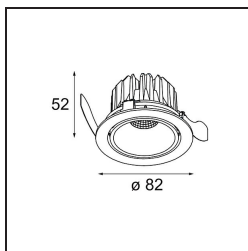

Date
Customer
Project
Type

*Smart Lotis Recessed Adjustable 82 1x LED 2700K Medium DE White Structure*

**Specifications**

Material	13310109
Light Source Type	LED
LED Type	BRIDGELUX V8G8
LED technology	LED COB
CRI	Min. 90
Colour Temperature	2700K
Lifetime	L90B10 @50,000 Hours
Lamp Included	Yes
Number of Light Sources	1
CIE flux code	98 99 100 100 99
Binning (SDCM)	2
Light Direction	Down
Optic	Reflector
Measured beam angle (°)	27.3
Input Voltage	Constant Current Driver Required
Electrical Class	III
IP Rating	20
Glow wire rating (°C)	960
Indoor/Outdoor	Indoor
Application	Ceiling, Wall
Mounting	Recessed
Cut-out size (mm)	ø76
Mounting depth (mm)	100.0
Adjustability	H 355° V 25°
Distance to Lighted Object (m)	0,1
Primary Colour & Primary Finish	White, Structure
Gross weight (g)	235.0
Drive current (mA)	350      500
Min. forward voltage (Vf)	13,2      13,7
Max. forward voltage (Vf)	15,0      15,4
Connected load (W)	5,0      7,2
Delivered lumens (lm)	525      682
Efficacy (lm/W)	105      95
Glare rating	17      18
Remark	• 3500K on request