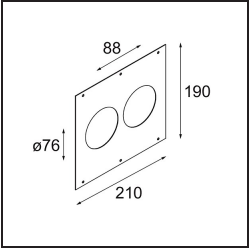

Installation Accessories

- 10889830** Installation Housing 192x190x130

- 12290830** Plaster Kit 190X190 - 76 1x

12500230 Ring Recessed 82 1x

12291430 Plaster Kit 210x190 - 76 2x

Choose a required accessory