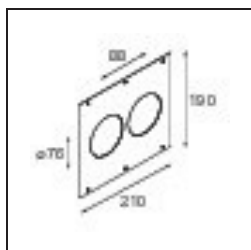

**Installation Accessories**

- 10889830** Installation Housing 192x190x130

- 12290830** Plaster Kit 190X190 - 76 1x

**12500230** Ring Recessed 82 1x

**12291430** Plaster Kit 210x190 - 76 2x

Choose a required accessory