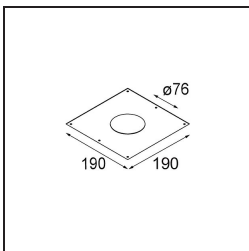

- **12290830** Plaster Kit 190X190 - 76 1x