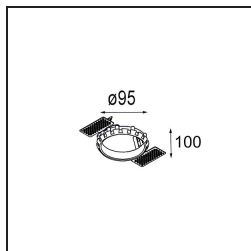

12500230 Ring Recessed 82 1x