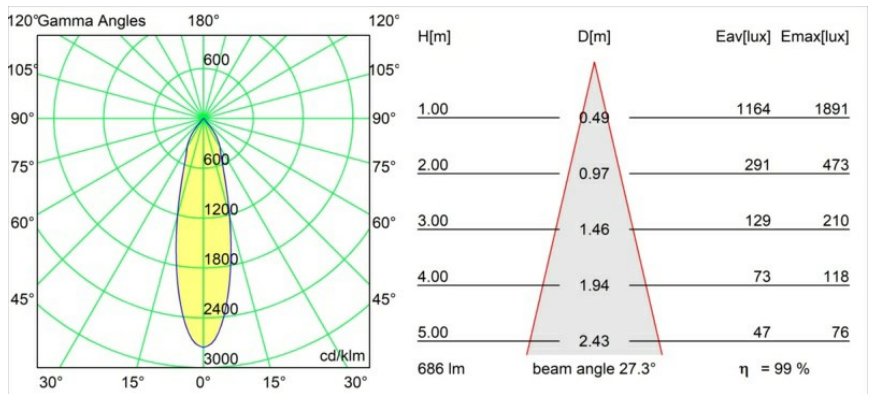

Light distribution & beam diagram