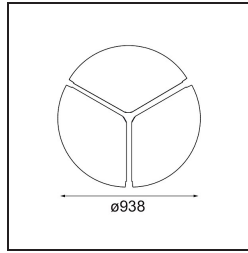

Date \_\_\_\_\_  
Customer \_\_\_\_\_  
Project \_\_\_\_\_  
Type \_\_\_\_\_

*Cover Plate Flat Moon 950 White Structure*

**Specifications**

Material	13309209
Lamp Included	No
Number of Light Sources	0
IP Rating	20
Glow wire rating (°C)	960
Indoor/Outdoor	Indoor
Adjustability	Not Applicable
Primary Colour & Primary Finish	White, Structure
Gross weight (g)	6846.0