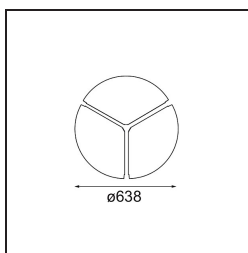

Cover Plate Flat Moon 650 White Structure

Specifications

Material	13309109
Lamp Included	No
Number of Light Sources	0
IP Rating	20
Glow wire rating (°C)	960
Indoor/Outdoor	Indoor
Adjustability	Not Applicable
Primary Colour & Primary Finish	White, Structure
Gross weight (g)	2020.0