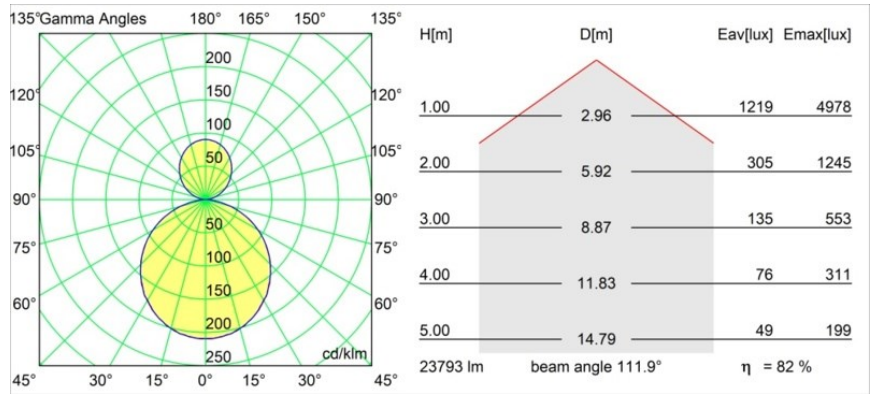

Light distribution & beam diagram