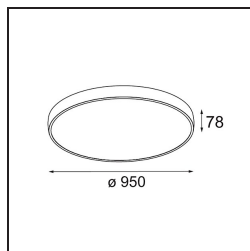

Date
Customer
Project
Type

Flat Moon Suspended Up/Down 950 2x LED 4000K DALI/Push-Dim DI Black Structure

Specifications

Material	13308332
Light Source Type	LED
LED Type	FLAT MOON LED
LED technology	LED PCB
CRI	Min. 90
Colour Temperature	4000K
Lifetime	L80B20 @50,000 Hours
Lamp Included	Yes
Number of Light Sources	2
CIE flux code	47 79 96 71 83
Binning (SDCM)	3
Light Direction	Up/Down
Input Voltage	230V
Luminaire power (W)	198.0
Electrical Class	I
IP Rating	20
Glow wire rating (°C)	650
Dimming Protocol	DALI, Push-Dim
DALI Standard	DALI version-1
Indoor/Outdoor	Indoor
Application	Ceiling
Mounting	Suspended
Adjustability	Not Applicable
Distance to Lighted Object (m)	0,1
Primary Colour & Primary Finish	Black, Structure
Gross weight (g)	23640.0
Luminous flux per lamp (lm)	19651
Efficacy (lm/W)	99
Glare rating	21
Remark	<ul style="list-style-type: none"> • Suspension kit not included • Suspension kit not included • This is not a complete product. Suspension kit required.