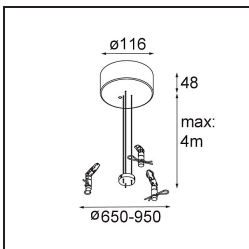

Date
Customer
Project
Type

Flat Moon Suspended Up/Down 950 2x LED 4000K DALI/Push-Dim DI Black Structure

Specifications

Material	13308332
Light Source Type	LED
LED Type	FLAT MOON LED
LED technology	LED PCB
CRI	Min. 90
Colour Temperature	4000K
Lifetime	L80B20 @50,000 Hours
Lamp Included	Yes
Number of Light Sources	2
CIE flux code	47 79 96 71 83
Binning (SDCM)	3
Light Direction	Up/Down
Input Voltage	230V
Luminaire power (W)	198.0
Electrical Class	I
IP Rating	20
Glow wire rating (°C)	650
Dimming Protocol	DALI, Push-Dim
DALI Standard	DALI version-1
Indoor/Outdoor	Indoor
Application	Ceiling
Mounting	Suspended
Adjustability	Not Applicable
Distance to Lighted Object (m)	0,1
Primary Colour & Primary Finish	Black, Structure
Gross weight (g)	23640.0
Luminous flux per lamp (lm)	19651
Efficacy (lm/W)	99
Glare rating	21
Remark	<ul style="list-style-type: none"> • Suspension kit not included • Suspension kit not included • This is not a complete product. Suspension kit required.

TM30 & CRI diagram

Light distribution & beam diagram

Optical Accessories

- 13289400** Diffuser Flat Moon 950 Prismatic
- 13289500** Diffuser Flat Moon 950 Ice Prismatic

Installation Accessories

- 11061909** Power Feed and Suspension Kit 4000 Round 5P Flat Moon (3) Straight White Structure
- 11061932** Power Feed and Suspension Kit 4000 Round 5P Flat Moon (3) Straight Black Structure

- 11061832** Power Feed and Suspension Kit 4000 Round 3P Flat Moon (3) Straight Black Structure
- 11061809** Power Feed and Suspension Kit 4000 Round 3P Flat Moon (3) Straight White Structure

- 11062409** Power Feed and Suspension Kit Round 9P Flat Moon (3) Straight (Incl. Power Feed Cable & Suspension Cable 4000) White Structure
- 11062432** Power Feed and Suspension Kit Round 9P Flat Moon (3) Straight (Incl. Power Feed Cable & Suspension Cable 4000) Black Structure