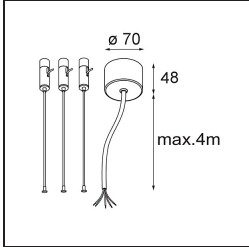

Date
Customer
Project
Type

Flat Moon Suspended Up/Down 950 2x LED 4000K DALI/Push-Dim DI Black Structure

Specifications

Material	13308332
Light Source Type	LED
LED Type	FLAT MOON LED
LED technology	LED PCB
CRI	Min. 90
Colour Temperature	4000K
Lifetime	L80B20 @50,000 Hours
Lamp Included	Yes
Number of Light Sources	2
CIE flux code	47 79 96 71 83
Binning (SDCM)	3
Light Direction	Up/Down
Input Voltage	230V
Luminaire power (W)	198.0
Electrical Class	I
IP Rating	20
Glow wire rating (°C)	650
Dimming Protocol	DALI, Push-Dim
DALI Standard	DALI version-1
Indoor/Outdoor	Indoor
Application	Ceiling
Mounting	Suspended
Adjustability	Not Applicable
Distance to Lighted Object (m)	0,1
Primary Colour & Primary Finish	Black, Structure
Gross weight (g)	23640.0
Luminous flux per lamp (lm)	19651
Efficacy (lm/W)	99
Glare rating	21
Remark	<ul style="list-style-type: none"> • Suspension kit not included • Suspension kit not included • This is not a complete product. Suspension kit required.

TM30 & CRI diagram

Light distribution & beam diagram

Optical Accessories

- 13289400** Diffuser Flat Moon 950 Prismatic
- 13289500** Diffuser Flat Moon 950 Ice Prismatic

Installation Accessories

- 11061909** Power Feed and Suspension Kit 4000 Round 5P Flat Moon (3) Straight White Structure
- 11061932** Power Feed and Suspension Kit 4000 Round 5P Flat Moon (3) Straight Black Structure

- 11061832** Power Feed and Suspension Kit 4000 Round 3P Flat Moon (3) Straight Black Structure
- 11061809** Power Feed and Suspension Kit 4000 Round 3P Flat Moon (3) Straight White Structure

- 11062409** Power Feed and Suspension Kit Round 9P Flat Moon (3) Straight (Incl. Power Feed Cable & Suspension Cable 4000) White Structure
- 11062432** Power Feed and Suspension Kit Round 9P Flat Moon (3) Straight (Incl. Power Feed Cable & Suspension Cable 4000) Black Structure