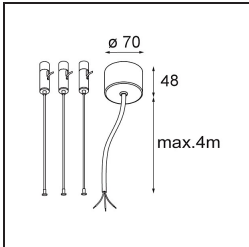

Date
Customer
Project
Type

Flat Moon Suspended Up/Down 950 2x LED 4000K DALI/Push-Dim DI Black Structure

Specifications

Material	13308332
Light Source Type	LED
LED Type	FLAT MOON LED
LED technology	LED PCB
CRI	Min. 90
Colour Temperature	4000K
Lifetime	L80B20 @50,000 Hours
Lamp Included	Yes
Number of Light Sources	2
CIE flux code	47 79 96 71 83
Binning (SDCM)	3
Light Direction	Up/Down
Input Voltage	230V
Luminaire power (W)	198.0
Electrical Class	I
IP Rating	20
Glow wire rating (°C)	650
Dimming Protocol	DALI, Push-Dim
DALI Standard	DALI version-1
Indoor/Outdoor	Indoor
Application	Ceiling
Mounting	Suspended
Adjustability	Not Applicable
Distance to Lighted Object (m)	0,1
Primary Colour & Primary Finish	Black, Structure
Gross weight (g)	23640.0
Luminous flux per lamp (lm)	19651
Efficacy (lm/W)	99
Glare rating	21
Remark	<ul style="list-style-type: none"> • Suspension kit not included • Suspension kit not included • This is not a complete product. Suspension kit required.

TM30 & CRI diagram

Light distribution & beam diagram

Optical Accessories

- 13289400** Diffuser Flat Moon 950 Prismatic
- 13289500** Diffuser Flat Moon 950 Ice Prismatic

Installation Accessories

- 11061909** Power Feed and Suspension Kit 4000 Round 5P Flat Moon (3) Straight White Structure
- 11061932** Power Feed and Suspension Kit 4000 Round 5P Flat Moon (3) Straight Black Structure

- 11061832** Power Feed and Suspension Kit 4000 Round 3P Flat Moon (3) Straight Black Structure
- 11061809** Power Feed and Suspension Kit 4000 Round 3P Flat Moon (3) Straight White Structure

- 11062409** Power Feed and Suspension Kit Round 9P Flat Moon (3) Straight (Incl. Power Feed Cable & Suspension Cable 4000) White Structure
- 11062432** Power Feed and Suspension Kit Round 9P Flat Moon (3) Straight (Incl. Power Feed Cable & Suspension Cable 4000) Black Structure