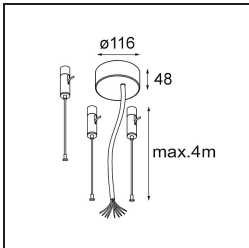

Date
Customer
Project
Type

Flat Moon Suspended Up/Down 950 2x LED 4000K DALI/Push-Dim DI Black Structure

Specifications

Material	13308332
Light Source Type	LED
LED Type	FLAT MOON LED
LED technology	LED PCB
CRI	Min. 90
Colour Temperature	4000K
Lifetime	L80B20 @50,000 Hours
Lamp Included	Yes
Number of Light Sources	2
CIE flux code	47 79 96 71 83
Binning (SDCM)	3
Light Direction	Up/Down
Input Voltage	230V
Luminaire power (W)	198.0
Electrical Class	I
IP Rating	20
Glow wire rating (°C)	650
Dimming Protocol	DALI, Push-Dim
DALI Standard	DALI version-1
Indoor/Outdoor	Indoor
Application	Ceiling
Mounting	Suspended
Adjustability	Not Applicable
Distance to Lighted Object (m)	0,1
Primary Colour & Primary Finish	Black, Structure
Gross weight (g)	23640.0
Luminous flux per lamp (lm)	19651
Efficacy (lm/W)	99
Glare rating	21
Remark	<ul style="list-style-type: none"> • Suspension kit not included • Suspension kit not included • This is not a complete product. Suspension kit required.

TM30 & CRI diagram

Light distribution & beam diagram

Optical Accessories

- 13289400** Diffuser Flat Moon 950 Prismatic
- 13289500** Diffuser Flat Moon 950 Ice Prismatic

Installation Accessories

- 11061909** Power Feed and Suspension Kit 4000 Round 5P Flat Moon (3) Straight White Structure
- 11061932** Power Feed and Suspension Kit 4000 Round 5P Flat Moon (3) Straight Black Structure

- 11061832** Power Feed and Suspension Kit 4000 Round 3P Flat Moon (3) Straight Black Structure
- 11061809** Power Feed and Suspension Kit 4000 Round 3P Flat Moon (3) Straight White Structure

- 11062409** Power Feed and Suspension Kit Round 9P Flat Moon (3) Straight (Incl. Power Feed Cable & Suspension Cable 4000) White Structure
- 11062432** Power Feed and Suspension Kit Round 9P Flat Moon (3) Straight (Incl. Power Feed Cable & Suspension Cable 4000) Black Structure