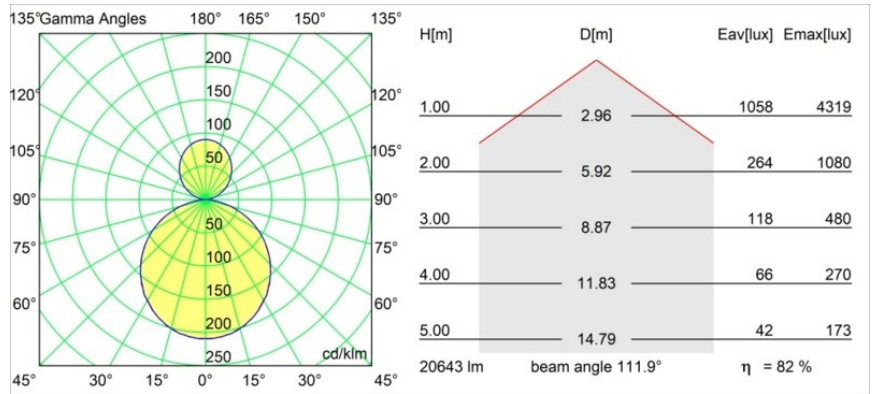

Light distribution & beam diagram