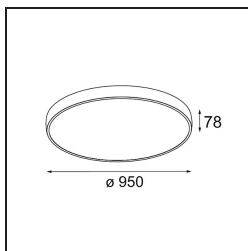

Date
Customer
Project
Type

Flat Moon Suspended Up/Down 950 2x LED 3000K DALI/Push-Dim DI Black Structure

Specifications

Material	13308232
Light Source Type	LED
LED Type	FLAT MOON LED
LED technology	LED PCB
CRI	Min. 90
Colour Temperature	3000K
Lifetime	L80B20 @50,000 Hours
Lamp Included	Yes
Number of Light Sources	2
CIE flux code	47 79 96 71 83
Binning (SDCM)	3
Light Direction	Up/Down
Input Voltage	230V
Luminaire power (W)	198.0
Electrical Class	I
IP Rating	20
Glow wire rating (°C)	650
Dimming Protocol	DALI, Push-Dim
DALI Standard	DALI version-1
Indoor/Outdoor	Indoor
Application	Ceiling
Mounting	Suspended
Adjustability	Not Applicable
Distance to Lighted Object (m)	0,1
Primary Colour & Primary Finish	Black, Structure
Gross weight (g)	23640.0
Luminous flux per lamp (lm)	17050
Efficacy (lm/W)	86
Glare rating	21
Remark	<ul style="list-style-type: none"> • Suspension kit not included • Suspension kit not included • This is not a complete product. Suspension kit required.