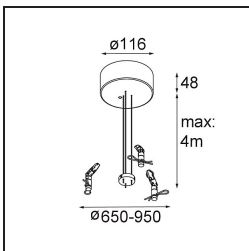

Date
Customer
Project
Type

Flat Moon Suspended Up/Down 950 2x LED 3000K DALI/Push-Dim DI Black Structure

Specifications

Material	13308232
Light Source Type	LED
LED Type	FLAT MOON LED
LED technology	LED PCB
CRI	Min. 90
Colour Temperature	3000K
Lifetime	L80B20 @50,000 Hours
Lamp Included	Yes
Number of Light Sources	2
CIE flux code	47 79 96 71 83
Binning (SDCM)	3
Light Direction	Up/Down
Input Voltage	230V
Luminaire power (W)	198.0
Electrical Class	I
IP Rating	20
Glow wire rating (°C)	650
Dimming Protocol	DALI, Push-Dim
DALI Standard	DALI version-1
Indoor/Outdoor	Indoor
Application	Ceiling
Mounting	Suspended
Adjustability	Not Applicable
Distance to Lighted Object (m)	0,1
Primary Colour & Primary Finish	Black, Structure
Gross weight (g)	23640.0
Luminous flux per lamp (lm)	17050
Efficacy (lm/W)	86
Glare rating	21
Remark	<ul style="list-style-type: none"> • Suspension kit not included • Suspension kit not included • This is not a complete product. Suspension kit required.

TM30 & CRI diagram

Light distribution & beam diagram

Optical Accessories

- 13289400** Diffuser Flat Moon 950 Prismatic
- 13289500** Diffuser Flat Moon 950 Ice Prismatic

Installation Accessories

- 11061909** Power Feed and Suspension Kit 4000 Round 5P Flat Moon (3) Straight White Structure
- 11061932** Power Feed and Suspension Kit 4000 Round 5P Flat Moon (3) Straight Black Structure

- 11061832** Power Feed and Suspension Kit 4000 Round 3P Flat Moon (3) Straight Black Structure
- 11061809** Power Feed and Suspension Kit 4000 Round 3P Flat Moon (3) Straight White Structure

- 11062409** Power Feed and Suspension Kit Round 9P Flat Moon (3) Straight (Incl. Power Feed Cable & Suspension Cable 4000) White Structure
- 11062432** Power Feed and Suspension Kit Round 9P Flat Moon (3) Straight (Incl. Power Feed Cable & Suspension Cable 4000) Black Structure