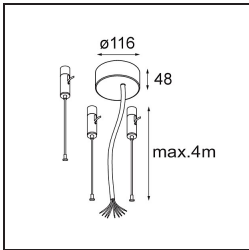

Date
Customer
Project
Type

Flat Moon Suspended Up/Down 950 2x LED 3000K DALI/Push-Dim DI Black Structure

Specifications

Material	13308232
Light Source Type	LED
LED Type	FLAT MOON LED
LED technology	LED PCB
CRI	Min. 90
Colour Temperature	3000K
Lifetime	L80B20 @50,000 Hours
Lamp Included	Yes
Number of Light Sources	2
CIE flux code	47 79 96 71 83
Binning (SDCM)	3
Light Direction	Up/Down
Input Voltage	230V
Luminaire power (W)	198.0
Electrical Class	I
IP Rating	20
Glow wire rating (°C)	650
Dimming Protocol	DALI, Push-Dim
DALI Standard	DALI version-1
Indoor/Outdoor	Indoor
Application	Ceiling
Mounting	Suspended
Adjustability	Not Applicable
Distance to Lighted Object (m)	0,1
Primary Colour & Primary Finish	Black, Structure
Gross weight (g)	23640.0
Luminous flux per lamp (lm)	17050
Efficacy (lm/W)	86
Glare rating	21
Remark	<ul style="list-style-type: none"> • Suspension kit not included • Suspension kit not included • This is not a complete product. Suspension kit required.

TM30 & CRI diagram

Light distribution & beam diagram

Optical Accessories

- 13289400** Diffuser Flat Moon 950 Prismatic
- 13289500** Diffuser Flat Moon 950 Ice Prismatic

Installation Accessories

- 11061909** Power Feed and Suspension Kit 4000 Round 5P Flat Moon (3) Straight White Structure
- 11061932** Power Feed and Suspension Kit 4000 Round 5P Flat Moon (3) Straight Black Structure

- 11061832** Power Feed and Suspension Kit 4000 Round 3P Flat Moon (3) Straight Black Structure
- 11061809** Power Feed and Suspension Kit 4000 Round 3P Flat Moon (3) Straight White Structure

- 11062409** Power Feed and Suspension Kit Round 9P Flat Moon (3) Straight (Incl. Power Feed Cable & Suspension Cable 4000) White Structure
- 11062432** Power Feed and Suspension Kit Round 9P Flat Moon (3) Straight (Incl. Power Feed Cable & Suspension Cable 4000) Black Structure