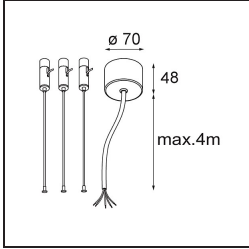

Date
Customer
Project
Type

Flat Moon Suspended Up/Down 950 2x LED 3000K DALI/Push-Dim DI Black Structure

Specifications

Material	13308232
Light Source Type	LED
LED Type	FLAT MOON LED
LED technology	LED PCB
CRI	Min. 90
Colour Temperature	3000K
Lifetime	L80B20 @50,000 Hours
Lamp Included	Yes
Number of Light Sources	2
CIE flux code	47 79 96 71 83
Binning (SDCM)	3
Light Direction	Up/Down
Input Voltage	230V
Luminaire power (W)	198.0
Electrical Class	I
IP Rating	20
Glow wire rating (°C)	650
Dimming Protocol	DALI, Push-Dim
DALI Standard	DALI version-1
Indoor/Outdoor	Indoor
Application	Ceiling
Mounting	Suspended
Adjustability	Not Applicable
Distance to Lighted Object (m)	0,1
Primary Colour & Primary Finish	Black, Structure
Gross weight (g)	23640.0
Luminous flux per lamp (lm)	17050
Efficacy (lm/W)	86
Glare rating	21
Remark	<ul style="list-style-type: none"> • Suspension kit not included • Suspension kit not included • This is not a complete product. Suspension kit required.

TM30 & CRI diagram

Light distribution & beam diagram

Optical Accessories

- 13289400** Diffuser Flat Moon 950 Prismatic
- 13289500** Diffuser Flat Moon 950 Ice Prismatic

Installation Accessories

- 11061909** Power Feed and Suspension Kit 4000 Round 5P Flat Moon (3) Straight White Structure
- 11061932** Power Feed and Suspension Kit 4000 Round 5P Flat Moon (3) Straight Black Structure

- 11061832** Power Feed and Suspension Kit 4000 Round 3P Flat Moon (3) Straight Black Structure
- 11061809** Power Feed and Suspension Kit 4000 Round 3P Flat Moon (3) Straight White Structure

- 11062409** Power Feed and Suspension Kit Round 9P Flat Moon (3) Straight (Incl. Power Feed Cable & Suspension Cable 4000) White Structure
- 11062432** Power Feed and Suspension Kit Round 9P Flat Moon (3) Straight (Incl. Power Feed Cable & Suspension Cable 4000) Black Structure