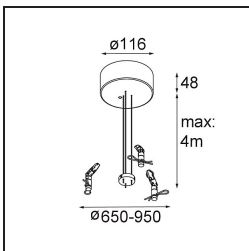

Date
Customer
Project
Type

Flat Moon Suspended Up/Down 950 2x LED 4000K DALI/Push-Dim DI White Structure

Specifications

Material	13308309
Light Source Type	LED
LED Type	FLAT MOON LED
LED technology	LED PCB
CRI	Min. 90
Colour Temperature	4000K
Lifetime	L80B20 @50,000 Hours
Lamp Included	Yes
Number of Light Sources	2
CIE flux code	47 77 95 73 86
Binning (SDCM)	3
Light Direction	Up/Down
Input Voltage	230V
Luminaire power (W)	198.0
Electrical Class	I
IP Rating	20
Glow wire rating (°C)	650
Dimming Protocol	DALI, Push-Dim
DALI Standard	DALI version-1
Indoor/Outdoor	Indoor
Application	Ceiling
Mounting	Suspended
Adjustability	Not Applicable
Distance to Lighted Object (m)	0,1
Primary Colour & Primary Finish	White, Structure
Gross weight (g)	23640.0
Luminous flux per lamp (lm)	20509
Efficacy (lm/W)	103
Glare rating	22
Remark	<ul style="list-style-type: none"> • Suspension kit not included • Suspension kit not included • This is not a complete product. Suspension kit required.

TM30 & CRI diagram

Light distribution & beam diagram

Optical Accessories

- 13289400** Diffuser Flat Moon 950 Prismatic
- 13289500** Diffuser Flat Moon 950 Ice Prismatic

Installation Accessories

- 11061909** Power Feed and Suspension Kit 4000 Round 5P Flat Moon (3) Straight White Structure
- 11061932** Power Feed and Suspension Kit 4000 Round 5P Flat Moon (3) Straight Black Structure

- 11061832** Power Feed and Suspension Kit 4000 Round 3P Flat Moon (3) Straight Black Structure
- 11061809** Power Feed and Suspension Kit 4000 Round 3P Flat Moon (3) Straight White Structure

- 11062409** Power Feed and Suspension Kit Round 9P Flat Moon (3) Straight (Incl. Power Feed Cable & Suspension Cable 4000) White Structure
- 11062432** Power Feed and Suspension Kit Round 9P Flat Moon (3) Straight (Incl. Power Feed Cable & Suspension Cable 4000) Black Structure