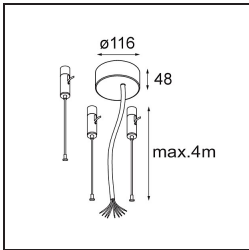

Date
Customer
Project
Type

Flat Moon Suspended Up/Down 950 2x LED 4000K DALI/Push-Dim DI White Structure

Specifications

Material	13308309
Light Source Type	LED
LED Type	FLAT MOON LED
LED technology	LED PCB
CRI	Min. 90
Colour Temperature	4000K
Lifetime	L80B20 @50,000 Hours
Lamp Included	Yes
Number of Light Sources	2
CIE flux code	47 77 95 73 86
Binning (SDCM)	3
Light Direction	Up/Down
Input Voltage	230V
Luminaire power (W)	198.0
Electrical Class	I
IP Rating	20
Glow wire rating (°C)	650
Dimming Protocol	DALI, Push-Dim
DALI Standard	DALI version-1
Indoor/Outdoor	Indoor
Application	Ceiling
Mounting	Suspended
Adjustability	Not Applicable
Distance to Lighted Object (m)	0,1
Primary Colour & Primary Finish	White, Structure
Gross weight (g)	23640.0
Luminous flux per lamp (lm)	20509
Efficacy (lm/W)	103
Glare rating	22
Remark	<ul style="list-style-type: none"> • Suspension kit not included • Suspension kit not included • This is not a complete product. Suspension kit required.

TM30 & CRI diagram

Light distribution & beam diagram

Optical Accessories

- 13289400** Diffuser Flat Moon 950 Prismatic
- 13289500** Diffuser Flat Moon 950 Ice Prismatic

Installation Accessories

- 11061909** Power Feed and Suspension Kit 4000 Round 5P Flat Moon (3) Straight White Structure
- 11061932** Power Feed and Suspension Kit 4000 Round 5P Flat Moon (3) Straight Black Structure

- 11061832** Power Feed and Suspension Kit 4000 Round 3P Flat Moon (3) Straight Black Structure
- 11061809** Power Feed and Suspension Kit 4000 Round 3P Flat Moon (3) Straight White Structure

- 11062409** Power Feed and Suspension Kit Round 9P Flat Moon (3) Straight (Incl. Power Feed Cable & Suspension Cable 4000) White Structure
- 11062432** Power Feed and Suspension Kit Round 9P Flat Moon (3) Straight (Incl. Power Feed Cable & Suspension Cable 4000) Black Structure