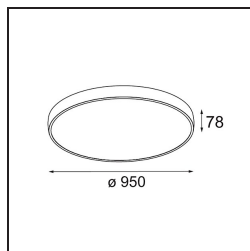

Date
Customer
Project
Type

Flat Moon Suspended Up/Down 950 2x LED 4000K DALI/Push-Dim DI White Structure

Specifications

Material	13308309
Light Source Type	LED
LED Type	FLAT MOON LED
LED technology	LED PCB
CRI	Min. 90
Colour Temperature	4000K
Lifetime	L80B20 @50,000 Hours
Lamp Included	Yes
Number of Light Sources	2
CIE flux code	47 77 95 73 86
Binning (SDCM)	3
Light Direction	Up/Down
Input Voltage	230V
Luminaire power (W)	198.0
Electrical Class	I
IP Rating	20
Glow wire rating (°C)	650
Dimming Protocol	DALI, Push-Dim
DALI Standard	DALI version-1
Indoor/Outdoor	Indoor
Application	Ceiling
Mounting	Suspended
Adjustability	Not Applicable
Distance to Lighted Object (m)	0,1
Primary Colour & Primary Finish	White, Structure
Gross weight (g)	23640.0
Luminous flux per lamp (lm)	20509
Efficacy (lm/W)	103
Glare rating	22
Remark	<ul style="list-style-type: none"> • Suspension kit not included • Suspension kit not included • This is not a complete product. Suspension kit required.