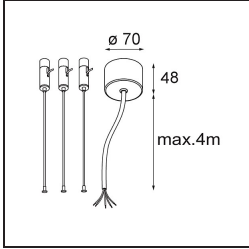

Date
Customer
Project
Type

Flat Moon Suspended Up/Down 950 2x LED 4000K DALI/Push-Dim DI White Structure

Specifications

Material	13308309
Light Source Type	LED
LED Type	FLAT MOON LED
LED technology	LED PCB
CRI	Min. 90
Colour Temperature	4000K
Lifetime	L80B20 @50,000 Hours
Lamp Included	Yes
Number of Light Sources	2
CIE flux code	47 77 95 73 86
Binning (SDCM)	3
Light Direction	Up/Down
Input Voltage	230V
Luminaire power (W)	198.0
Electrical Class	I
IP Rating	20
Glow wire rating (°C)	650
Dimming Protocol	DALI, Push-Dim
DALI Standard	DALI version-1
Indoor/Outdoor	Indoor
Application	Ceiling
Mounting	Suspended
Adjustability	Not Applicable
Distance to Lighted Object (m)	0,1
Primary Colour & Primary Finish	White, Structure
Gross weight (g)	23640.0
Luminous flux per lamp (lm)	20509
Efficacy (lm/W)	103
Glare rating	22
Remark	<ul style="list-style-type: none"> • Suspension kit not included • Suspension kit not included • This is not a complete product. Suspension kit required.

TM30 & CRI diagram

Light distribution & beam diagram

Optical Accessories

- 13289400** Diffuser Flat Moon 950 Prismatic
- 13289500** Diffuser Flat Moon 950 Ice Prismatic

Installation Accessories

- 11061909** Power Feed and Suspension Kit 4000 Round 5P Flat Moon (3) Straight White Structure
- 11061932** Power Feed and Suspension Kit 4000 Round 5P Flat Moon (3) Straight Black Structure

- 11061832** Power Feed and Suspension Kit 4000 Round 3P Flat Moon (3) Straight Black Structure
- 11061809** Power Feed and Suspension Kit 4000 Round 3P Flat Moon (3) Straight White Structure

- 11062409** Power Feed and Suspension Kit Round 9P Flat Moon (3) Straight (Incl. Power Feed Cable & Suspension Cable 4000) White Structure
- 11062432** Power Feed and Suspension Kit Round 9P Flat Moon (3) Straight (Incl. Power Feed Cable & Suspension Cable 4000) Black Structure