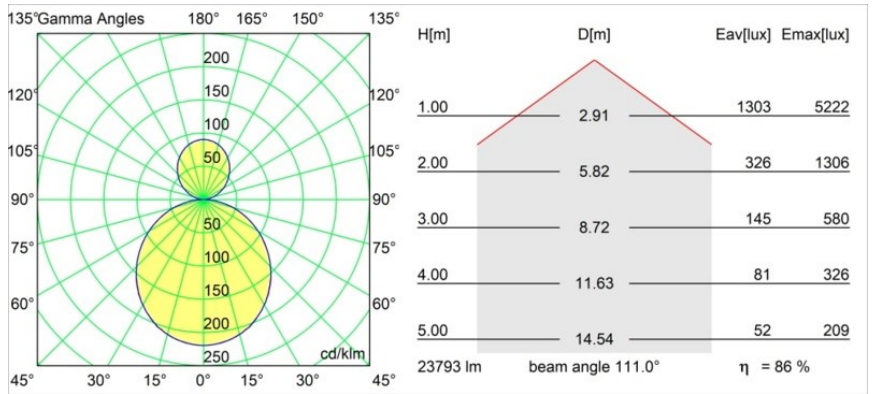

Light distribution & beam diagram