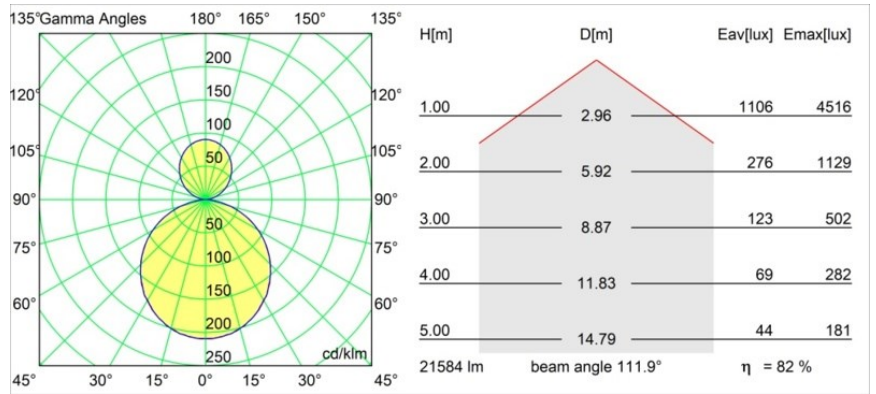

Light distribution & beam diagram