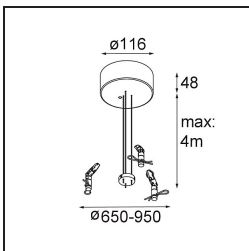

Date
Customer
Project
Type

Flat Moon Suspended Up/Down 950 2x LED 2700K DALI/Push-Dim DI Black Structure

Specifications

Material	13308132
Light Source Type	LED
LED Type	FLAT MOON LED
LED technology	LED PCB
CRI	Min. 90
Colour Temperature	2700K
Lifetime	L80B20 @50,000 Hours
Lamp Included	Yes
Number of Light Sources	2
CIE flux code	47 79 96 71 83
Binning (SDCM)	3
Light Direction	Up/Down
Input Voltage	230V
Luminaire power (W)	198.0
Electrical Class	I
IP Rating	20
Glow wire rating (°C)	650
Dimming Protocol	DALI, Push-Dim
DALI Standard	DALI version-1
Indoor/Outdoor	Indoor
Application	Ceiling
Mounting	Suspended
Adjustability	Not Applicable
Distance to Lighted Object (m)	0,1
Primary Colour & Primary Finish	Black, Structure
Gross weight (g)	23640.0
Luminous flux per lamp (lm)	17827
Efficacy (lm/W)	90
Glare rating	21
Remark	<ul style="list-style-type: none"> • Suspension kit not included • Suspension kit not included • This is not a complete product. Suspension kit required.

TM30 & CRI diagram

Light distribution & beam diagram

Optical Accessories

- 13289400** Diffuser Flat Moon 950 Prismatic
- 13289500** Diffuser Flat Moon 950 Ice Prismatic

Installation Accessories

- 11061909** Power Feed and Suspension Kit 4000 Round 5P Flat Moon (3) Straight White Structure
- 11061932** Power Feed and Suspension Kit 4000 Round 5P Flat Moon (3) Straight Black Structure

- 11061832** Power Feed and Suspension Kit 4000 Round 3P Flat Moon (3) Straight Black Structure
- 11061809** Power Feed and Suspension Kit 4000 Round 3P Flat Moon (3) Straight White Structure

- 11062409** Power Feed and Suspension Kit Round 9P Flat Moon (3) Straight (Incl. Power Feed Cable & Suspension Cable 4000) White Structure
- 11062432** Power Feed and Suspension Kit Round 9P Flat Moon (3) Straight (Incl. Power Feed Cable & Suspension Cable 4000) Black Structure