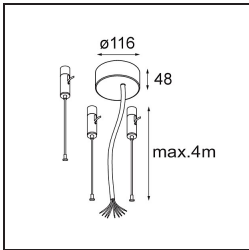

Date
Customer
Project
Type

Flat Moon Suspended Up/Down 950 2x LED 2700K DALI/Push-Dim DI Black Structure

Specifications

Material	13308132
Light Source Type	LED
LED Type	FLAT MOON LED
LED technology	LED PCB
CRI	Min. 90
Colour Temperature	2700K
Lifetime	L80B20 @50,000 Hours
Lamp Included	Yes
Number of Light Sources	2
CIE flux code	47 79 96 71 83
Binning (SDCM)	3
Light Direction	Up/Down
Input Voltage	230V
Luminaire power (W)	198.0
Electrical Class	I
IP Rating	20
Glow wire rating (°C)	650
Dimming Protocol	DALI, Push-Dim
DALI Standard	DALI version-1
Indoor/Outdoor	Indoor
Application	Ceiling
Mounting	Suspended
Adjustability	Not Applicable
Distance to Lighted Object (m)	0,1
Primary Colour & Primary Finish	Black, Structure
Gross weight (g)	23640.0
Luminous flux per lamp (lm)	17827
Efficacy (lm/W)	90
Glare rating	21
Remark	<ul style="list-style-type: none"> • Suspension kit not included • Suspension kit not included • This is not a complete product. Suspension kit required.

TM30 & CRI diagram

Light distribution & beam diagram

Optical Accessories

- 13289400** Diffuser Flat Moon 950 Prismatic
- 13289500** Diffuser Flat Moon 950 Ice Prismatic

Installation Accessories

- 11061909** Power Feed and Suspension Kit 4000 Round 5P Flat Moon (3) Straight White Structure
- 11061932** Power Feed and Suspension Kit 4000 Round 5P Flat Moon (3) Straight Black Structure

- 11061832** Power Feed and Suspension Kit 4000 Round 3P Flat Moon (3) Straight Black Structure
- 11061809** Power Feed and Suspension Kit 4000 Round 3P Flat Moon (3) Straight White Structure

- 11062409** Power Feed and Suspension Kit Round 9P Flat Moon (3) Straight (Incl. Power Feed Cable & Suspension Cable 4000) White Structure
- 11062432** Power Feed and Suspension Kit Round 9P Flat Moon (3) Straight (Incl. Power Feed Cable & Suspension Cable 4000) Black Structure