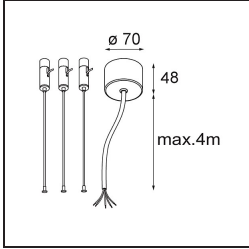

Date
Customer
Project
Type

Flat Moon Suspended Up/Down 950 2x LED 2700K DALI/Push-Dim DI Black Structure

Specifications

Material	13308132
Light Source Type	LED
LED Type	FLAT MOON LED
LED technology	LED PCB
CRI	Min. 90
Colour Temperature	2700K
Lifetime	L80B20 @50,000 Hours
Lamp Included	Yes
Number of Light Sources	2
CIE flux code	47 79 96 71 83
Binning (SDCM)	3
Light Direction	Up/Down
Input Voltage	230V
Luminaire power (W)	198.0
Electrical Class	I
IP Rating	20
Glow wire rating (°C)	650
Dimming Protocol	DALI, Push-Dim
DALI Standard	DALI version-1
Indoor/Outdoor	Indoor
Application	Ceiling
Mounting	Suspended
Adjustability	Not Applicable
Distance to Lighted Object (m)	0,1
Primary Colour & Primary Finish	Black, Structure
Gross weight (g)	23640.0
Luminous flux per lamp (lm)	17827
Efficacy (lm/W)	90
Glare rating	21
Remark	<ul style="list-style-type: none"> • Suspension kit not included • Suspension kit not included • This is not a complete product. Suspension kit required.

TM30 & CRI diagram

Light distribution & beam diagram

Optical Accessories

- 13289400** Diffuser Flat Moon 950 Prismatic
- 13289500** Diffuser Flat Moon 950 Ice Prismatic

Installation Accessories

- 11061909** Power Feed and Suspension Kit 4000 Round 5P Flat Moon (3) Straight White Structure
- 11061932** Power Feed and Suspension Kit 4000 Round 5P Flat Moon (3) Straight Black Structure

- 11061832** Power Feed and Suspension Kit 4000 Round 3P Flat Moon (3) Straight Black Structure
- 11061809** Power Feed and Suspension Kit 4000 Round 3P Flat Moon (3) Straight White Structure

- 11062409** Power Feed and Suspension Kit Round 9P Flat Moon (3) Straight (Incl. Power Feed Cable & Suspension Cable 4000) White Structure
- 11062432** Power Feed and Suspension Kit Round 9P Flat Moon (3) Straight (Incl. Power Feed Cable & Suspension Cable 4000) Black Structure