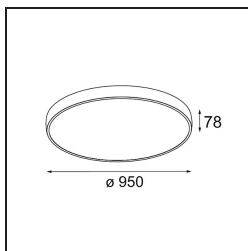

Date
Customer
Project
Type

Flat Moon Suspended Up/Down 950 2x LED 2700K DALI/Push-Dim DI Black Structure

Specifications

Material	13308132
Light Source Type	LED
LED Type	FLAT MOON LED
LED technology	LED PCB
CRI	Min. 90
Colour Temperature	2700K
Lifetime	L80B20 @50,000 Hours
Lamp Included	Yes
Number of Light Sources	2
CIE flux code	47 79 96 71 83
Binning (SDCM)	3
Light Direction	Up/Down
Input Voltage	230V
Luminaire power (W)	198.0
Electrical Class	I
IP Rating	20
Glow wire rating (°C)	650
Dimming Protocol	DALI, Push-Dim
DALI Standard	DALI version-1
Indoor/Outdoor	Indoor
Application	Ceiling
Mounting	Suspended
Adjustability	Not Applicable
Distance to Lighted Object (m)	0,1
Primary Colour & Primary Finish	Black, Structure
Gross weight (g)	23640.0
Luminous flux per lamp (lm)	17827
Efficacy (lm/W)	90
Glare rating	21
Remark	<ul style="list-style-type: none"> • Suspension kit not included • Suspension kit not included • This is not a complete product. Suspension kit required.