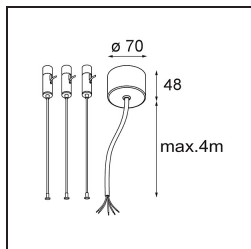

**TM30 & CRI diagram**

**Light distribution & beam diagram**

**Accessorio Ottico**

**13289400** Diffuser Flat Moon 950 Prismatic

**13289500** Diffuser Flat Moon 950 Ice Prismatic

**Accessori Installazione**

**11061909** Power Feed and Suspension Kit 4000 Round 5P Flat Moon (3) Straight White Structure

**11061932** Power Feed and Suspension Kit 4000 Round 5P Flat Moon (3) Straight Black Structure

**11061832** Power Feed and Suspension Kit 4000 Round 3P Flat Moon (3) Straight Black Structure