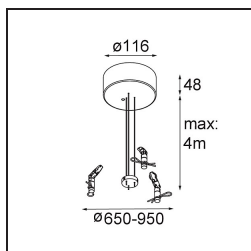

11066109 Power Feed and Suspension Kit Round 5P Flat Moon (3) Triangle (Incl. Power Feed Cable & Suspension Cable 4000) White Structure

11066132 Power Feed and Suspension Kit Round 5P Flat Moon (3) Triangle (Incl. Power Feed Cable & Suspension Cable 4000) Black Structure