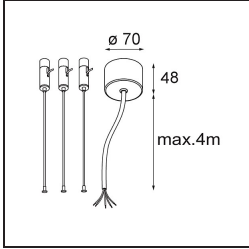

Date
Customer
Project
Type

Flat Moon Suspended Up/Down 950 2x LED 3000K DALI/Push-Dim DI White Structure

Specifications

Material	13308209
Light Source Type	LED
LED Type	FLAT MOON LED
LED technology	LED PCB
CRI	Min. 90
Colour Temperature	3000K
Lifetime	L80B20 @50,000 Hours
Lamp Included	Yes
Number of Light Sources	2
CIE flux code	47 77 95 73 86
Binning (SDCM)	3
Light Direction	Up/Down
Input Voltage	230V
Luminaire power (W)	198.0
Electrical Class	I
IP Rating	20
Glow wire rating (°C)	650
Dimming Protocol	DALI, Push-Dim
DALI Standard	DALI version-1
Indoor/Outdoor	Indoor
Application	Ceiling
Mounting	Suspended
Adjustability	Not Applicable
Distance to Lighted Object (m)	0,1
Primary Colour & Primary Finish	White, Structure
Gross weight (g)	23640.0
Luminous flux per lamp (lm)	17794
Efficacy (lm/W)	89
Glare rating	21
Remark	<ul style="list-style-type: none"> • Suspension kit not included • Suspension kit not included • This is not a complete product. Suspension kit required.

TM30 & CRI diagram

Light distribution & beam diagram

Optical Accessories

- 13289400** Diffuser Flat Moon 950 Prismatic
- 13289500** Diffuser Flat Moon 950 Ice Prismatic

Installation Accessories

- 11061909** Power Feed and Suspension Kit 4000 Round 5P Flat Moon (3) Straight White Structure
- 11061932** Power Feed and Suspension Kit 4000 Round 5P Flat Moon (3) Straight Black Structure

- 11061832** Power Feed and Suspension Kit 4000 Round 3P Flat Moon (3) Straight Black Structure
- 11061809** Power Feed and Suspension Kit 4000 Round 3P Flat Moon (3) Straight White Structure

- 11062409** Power Feed and Suspension Kit Round 9P Flat Moon (3) Straight (Incl. Power Feed Cable & Suspension Cable 4000) White Structure
- 11062432** Power Feed and Suspension Kit Round 9P Flat Moon (3) Straight (Incl. Power Feed Cable & Suspension Cable 4000) Black Structure