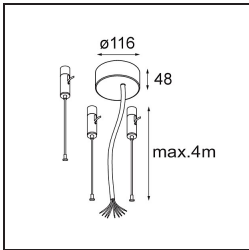

Date
Customer
Project
Type

Flat Moon Suspended Up/Down 950 2x LED 3000K DALI/Push-Dim DI White Structure

Specifications

Material	13308209
Light Source Type	LED
LED Type	FLAT MOON LED
LED technology	LED PCB
CRI	Min. 90
Colour Temperature	3000K
Lifetime	L80B20 @50,000 Hours
Lamp Included	Yes
Number of Light Sources	2
CIE flux code	47 77 95 73 86
Binning (SDCM)	3
Light Direction	Up/Down
Input Voltage	230V
Luminaire power (W)	198.0
Electrical Class	I
IP Rating	20
Glow wire rating (°C)	650
Dimming Protocol	DALI, Push-Dim
DALI Standard	DALI version-1
Indoor/Outdoor	Indoor
Application	Ceiling
Mounting	Suspended
Adjustability	Not Applicable
Distance to Lighted Object (m)	0,1
Primary Colour & Primary Finish	White, Structure
Gross weight (g)	23640.0
Luminous flux per lamp (lm)	17794
Efficacy (lm/W)	89
Glare rating	21
Remark	<ul style="list-style-type: none"> • Suspension kit not included • Suspension kit not included • This is not a complete product. Suspension kit required.

TM30 & CRI diagram

Light distribution & beam diagram

Optical Accessories

- 13289400** Diffuser Flat Moon 950 Prismatic
- 13289500** Diffuser Flat Moon 950 Ice Prismatic

Installation Accessories

- 11061909** Power Feed and Suspension Kit 4000 Round 5P Flat Moon (3) Straight White Structure
- 11061932** Power Feed and Suspension Kit 4000 Round 5P Flat Moon (3) Straight Black Structure

- 11061832** Power Feed and Suspension Kit 4000 Round 3P Flat Moon (3) Straight Black Structure
- 11061809** Power Feed and Suspension Kit 4000 Round 3P Flat Moon (3) Straight White Structure

- 11062409** Power Feed and Suspension Kit Round 9P Flat Moon (3) Straight (Incl. Power Feed Cable & Suspension Cable 4000) White Structure
- 11062432** Power Feed and Suspension Kit Round 9P Flat Moon (3) Straight (Incl. Power Feed Cable & Suspension Cable 4000) Black Structure