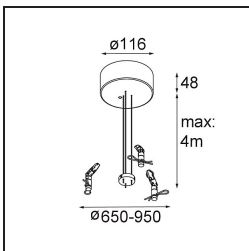

Date
Customer
Project
Type

Flat Moon Suspended Up/Down 950 2x LED 3000K DALI/Push-Dim DI White Structure

Specifications

Material	13308209
Light Source Type	LED
LED Type	FLAT MOON LED
LED technology	LED PCB
CRI	Min. 90
Colour Temperature	3000K
Lifetime	L80B20 @50,000 Hours
Lamp Included	Yes
Number of Light Sources	2
CIE flux code	47 77 95 73 86
Binning (SDCM)	3
Light Direction	Up/Down
Input Voltage	230V
Luminaire power (W)	198.0
Electrical Class	I
IP Rating	20
Glow wire rating (°C)	650
Dimming Protocol	DALI, Push-Dim
DALI Standard	DALI version-1
Indoor/Outdoor	Indoor
Application	Ceiling
Mounting	Suspended
Adjustability	Not Applicable
Distance to Lighted Object (m)	0,1
Primary Colour & Primary Finish	White, Structure
Gross weight (g)	23640.0
Luminous flux per lamp (lm)	17794
Efficacy (lm/W)	89
Glare rating	21
Remark	<ul style="list-style-type: none"> • Suspension kit not included • Suspension kit not included • This is not a complete product. Suspension kit required.

TM30 & CRI diagram

Light distribution & beam diagram

Optical Accessories

- 13289400** Diffuser Flat Moon 950 Prismatic
- 13289500** Diffuser Flat Moon 950 Ice Prismatic

Installation Accessories

- 11061909** Power Feed and Suspension Kit 4000 Round 5P Flat Moon (3) Straight White Structure
- 11061932** Power Feed and Suspension Kit 4000 Round 5P Flat Moon (3) Straight Black Structure

- 11061832** Power Feed and Suspension Kit 4000 Round 3P Flat Moon (3) Straight Black Structure
- 11061809** Power Feed and Suspension Kit 4000 Round 3P Flat Moon (3) Straight White Structure

- 11062409** Power Feed and Suspension Kit Round 9P Flat Moon (3) Straight (Incl. Power Feed Cable & Suspension Cable 4000) White Structure
- 11062432** Power Feed and Suspension Kit Round 9P Flat Moon (3) Straight (Incl. Power Feed Cable & Suspension Cable 4000) Black Structure