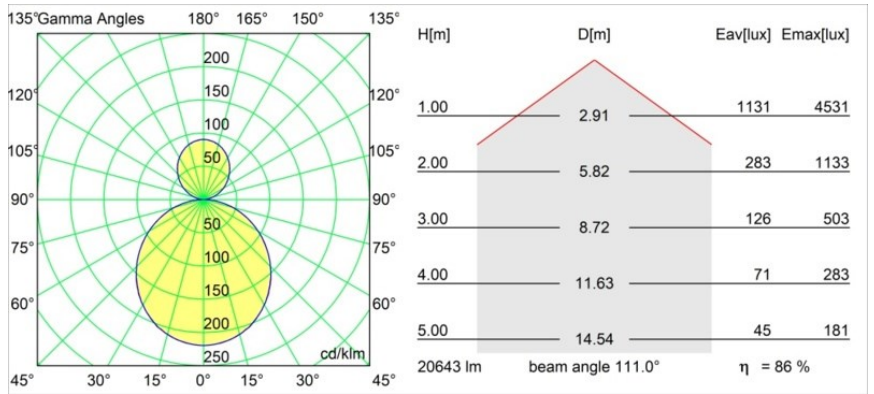

Light distribution & beam diagram