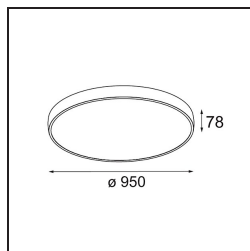

Date
Customer
Project
Type

Flat Moon Suspended Up/Down 950 2x LED 3000K DALI/Push-Dim DI White Structure

Specifications

Material	13308209
Light Source Type	LED
LED Type	FLAT MOON LED
LED technology	LED PCB
CRI	Min. 90
Colour Temperature	3000K
Lifetime	L80B20 @50,000 Hours
Lamp Included	Yes
Number of Light Sources	2
CIE flux code	47 77 95 73 86
Binning (SDCM)	3
Light Direction	Up/Down
Input Voltage	230V
Luminaire power (W)	198.0
Electrical Class	I
IP Rating	20
Glow wire rating (°C)	650
Dimming Protocol	DALI, Push-Dim
DALI Standard	DALI version-1
Indoor/Outdoor	Indoor
Application	Ceiling
Mounting	Suspended
Adjustability	Not Applicable
Distance to Lighted Object (m)	0,1
Primary Colour & Primary Finish	White, Structure
Gross weight (g)	23640.0
Luminous flux per lamp (lm)	17794
Efficacy (lm/W)	89
Glare rating	21
Remark	<ul style="list-style-type: none"> • Suspension kit not included • Suspension kit not included • This is not a complete product. Suspension kit required.