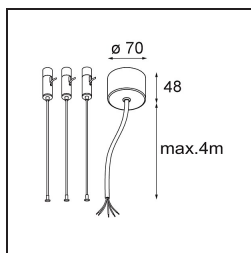

**Accessoires d'Eclairage d'installation**

**13309209** Cover Plate Flat Moon 950 White Structure

**13309232** Cover Plate Flat Moon 950 Black Structure

**11061809** Power Feed and Suspension Kit 4000 Round 3P Flat Moon (3) Straight White Structure

**11061832** Power Feed and Suspension Kit 4000 Round 3P Flat Moon (3) Straight Black Structure

**11061909** Power Feed and Suspension Kit 4000 Round 5P Flat Moon (3) Straight White Structure

**11061932** Power Feed and Suspension Kit 4000 Round 5P Flat Moon (3) Straight Black Structure