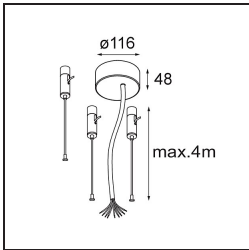

**Montagezubehör**

**11061909** Power Feed and Suspension Kit 4000 Round 5P Flat Moon (3) Straight White Structure

**11061932** Power Feed and Suspension Kit 4000 Round 5P Flat Moon (3) Straight Black Structure

**11061832** Power Feed and Suspension Kit 4000 Round 3P Flat Moon (3) Straight Black Structure

**11061809** Power Feed and Suspension Kit 4000 Round 3P Flat Moon (3) Straight White Structure

**11062409** Power Feed and Suspension Kit Round 9P Flat Moon (3) Straight (Incl. Power Feed Cable & Suspension Cable 4000) White Structure