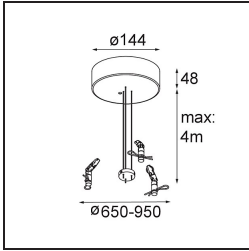

■ **11066209** Power Feed and Suspension Kit Round 9P Flat Moon (3) Triangle (Incl. Power Feed Cable & Suspension Cable 4000) White Structure

■ **11066232** Power Feed and Suspension Kit Round 9P Flat Moon (3) Triangle (Incl. Power Feed Cable & Suspension Cable 4000) Black Structure

■ Wählen Sie das benötigte Zubehör