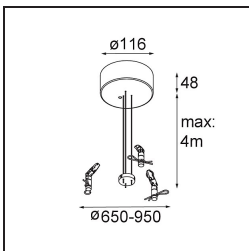

11066109 Power Feed and Suspension Kit Round 5P Flat Moon (3) Triangle (Incl. Power Feed Cable & Suspension Cable 4000) White Structure

11066132 Power Feed and Suspension Kit Round 5P Flat Moon (3) Triangle (Incl. Power Feed Cable & Suspension Cable 4000) Black Structure