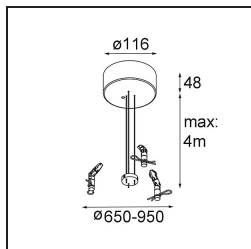

TM30 & CRI Diagrammen

Lichtspreiding & Stralingsdiagram

Optische Accessoires

- 13289400** Diffuser Flat Moon 950 Prismatic
- 13289500** Diffuser Flat Moon 950 Ice Prismatic

Installatie Accessoires

- 13309209** Cover Plate Flat Moon 950 White Structure
- 13309232** Cover Plate Flat Moon 950 Black Structure

- 11061809** Power Feed and Suspension Kit 4000 Round 3P Flat Moon (3) Straight White Structure
- 11061832** Power Feed and Suspension Kit 4000 Round 3P Flat Moon (3) Straight Black Structure

- 11061909** Power Feed and Suspension Kit 4000 Round 5P Flat Moon (3) Straight White Structure
- 11061932** Power Feed and Suspension Kit 4000 Round 5P Flat Moon (3) Straight Black Structure

- 11066109** Power Feed and Suspension Kit Round 5P Flat Moon (3) Triangle (Incl. Power Feed Cable & Suspension Cable 4000) White Structure
- 11066132** Power Feed and Suspension Kit Round 5P Flat Moon (3) Triangle (Incl. Power Feed Cable & Suspension Cable 4000) Black Structure