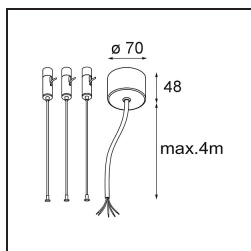

**Accessoires d'Eclairage d'installation**

**13309209** Cover Plate Flat Moon 950 White Structure

**13309232** Cover Plate Flat Moon 950 Black Structure

**11061809** Power Feed and Suspension Kit 4000 Round 3P Flat Moon (3) Straight White Structure

**11061832** Power Feed and Suspension Kit 4000 Round 3P Flat Moon (3) Straight Black Structure

**11061909** Power Feed and Suspension Kit 4000 Round 5P Flat Moon (3) Straight White Structure

**11061932** Power Feed and Suspension Kit 4000 Round 5P Flat Moon (3) Straight Black Structure